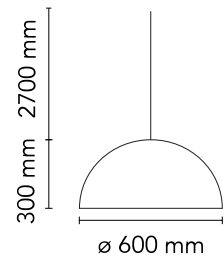

FLOS

F0001009 Glossy White

Skygarden 1

Designed by Marcel Wanders, 2007

Halogen - 105W

Suspension luminaire providing diffused lighting. Hemispherical, mechanically-processed cast plaster diffuser, painted white inside. Outer finish: rust, glossy black, glossy white or matte gold. Plaster diffuser support in die-cast aluminum alloy, liquid-painted white. Molded upper bushing in die-cast, polished aluminum alloy, protected with transparent paint on the entire visible part. Upper cable gland and blocking ring nut in black injection-molded PC (polycarbonate). Shaped, galvanized adjustment screws. Transparent, injection-molded, upper and lower silicone shock absorbers. Lamp holder and fixing support in black injection-molded PPS (polyphenylene sulfide). Flashed and blown opal glass diffuser. Molded fixing ring nut in die-cast aluminum alloy with alodine plating. Skygarden 1 frieze in photo-etched and mechanically drawn AISI 304 steel. Molded and galvanized steel ceiling attachment Gray, injection-molded PA6 (Nylon) rose.

Are you a professional and your project needs consulting and support?

[BOOK AN APPOINTMENT](#)

Main specifications

EAN	8059607012741
Mounting	Suspension
Environments	Indoor dry location
Light Source Type	Bulb
Lamp category	Halogen
Lamp holders	E27
Ilcos	HSGS
Number of heads	1
Power (W)	105

Physical

Colour	Glossy White
Length (mm)	600
Cord length (mm)	2700
Canopy dimension (mm)	36
Canopy width (mm)	146
Net weight (kg)	13
Package height (mm)	435
Package width (mm)	730
Package length (mm)	730
Package volume (m3)	0.23
IP internal	20

[Bim](#)  ZIP

IP
20

Schematic light drawing

Beam Angle: 118°

h(m)	E(lx)	D(m)
1	416	3.36
2	104	6.72
3	46	10.08
4	26	13.44
5	17	16.79

Luminous flux luminaire
2400 lm

Photometric

Lighting type	Direct
Light distribution	Symmetric