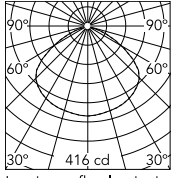

Physical

Colour	Glossy White
Length (mm)	600
Cord length (mm)	2700
Canopy dimension (mm)	36
Canopy width (mm)	146
Net weight (kg)	13
Package height (mm)	435
Package width (mm)	730
Package length (mm)	730
Package volume (m3)	0.23
IP internal	20

[Bim](#)  ZIP

IP
20

Schematic light drawing

Beam Angle: 118°

h(m)	E(lx)	D(m)
1	416	3.36
2	104	6.72
3	46	10.08
4	26	13.44
5	17	16.79

Luminous flux luminaire
2400 lm

Photometric

Lighting type	Direct
Light distribution	Symmetric