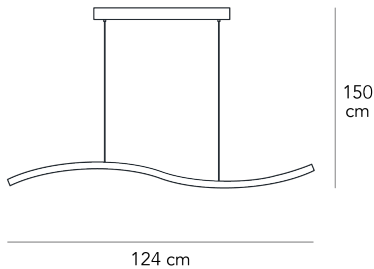

Suspension lamp with direct light not dimmable. Frame made of curved extruded aluminium with painted finish. Methacrylate pinwale diffuser. Transparent power cable. Raceway in glossy anodized aluminium. Integrated led.