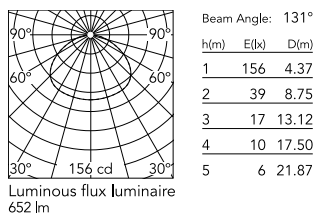

Physical

Colour	Black
Net weight (kg)	0.55
Package height (mm)	90
Package width (mm)	150
Package length (mm)	610
Package volume (m3)	0.01
IP internal	20

Download

[Mounting instructions](#)  PDF

Photometric Files

[LDT / IES](#)  LDT

Technical Drawings

[Bim](#)  ZIP

IP
20

Schematic light drawing

Photometric

Lighting type	Direct
Light distribution	Symmetric

Electrical