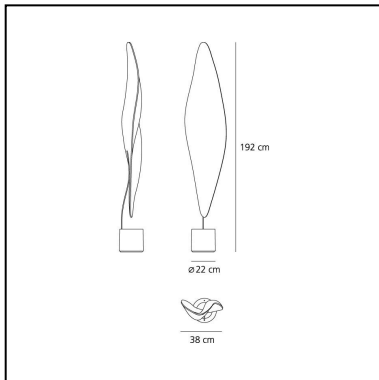

Cosmic Leaf Floor

Ross Lovegrove

IP20    

LUMINAIRE

- Watt: **11,5W**
- Voltage: **220V-240V**
- Delivered lumen output: **580lm**
- Efficiency: **73%**
- Efficacy: **52.77lm/W**
- CRI: **97**

DESCRIPTION

"It appears as a digital leaf from another World , embedded with scales like a reptile or an insect which gather light and shadow on its body to seduce a mate." Available with halogen or metal halide source. Materials: chromed steel structure; body lamp-diffuser in transparent methacrylate with texture; painted metal lighting unit.

FEATURES

- Product Code: **1504010A**
- Colour: **Transparent**
- Installation: **Floor**
- Material: **Methacrylate, steel**
- Series: **Design Collection**
- Environment: **Indoor**
- Area contract: **Residential**
- Emission: **Diffused**
- design by: **Ross Lovegrove**

DIMENSIONS

- Width: **380 mm**
- Height: **1920 mm**
- Base Diameter: **220 mm**

SOURCES NOT INCLUDED

- Category: **LED RETROFIT**
- Number: **1**
- Watt: **8,5W**
- Socket: **G53**