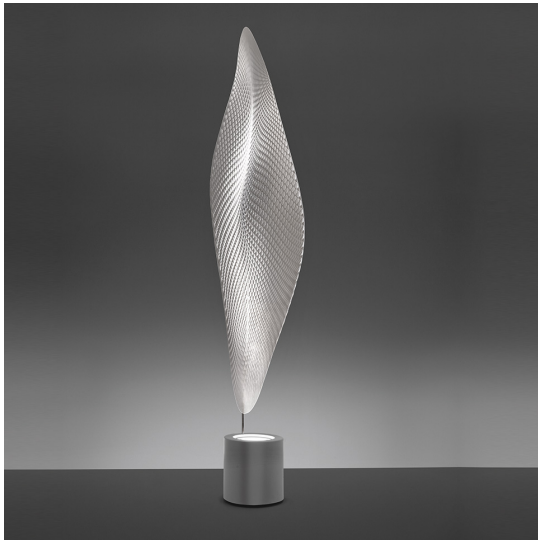

Cosmic Leaf Floor

Ross Lovegrove

IP20    

LUMINAIRE

- Watt: **11,5W**
- Voltage: **220V-240V**
- Delivered lumen output: **580lm**
- Efficiency: **73%**
- Efficacy: **52.77lm/W**
- CRI: **97**

DESCRIPTION

"It appears as a digital leaf from another World , embedded with scales like a reptile or an insect which gather light and shadow on its body to seduce a mate." Available with halogen or metal halide source. Materials: chromed steel structure; body lamp-diffuser in transparent methacrylate with texture; painted metal lighting unit.

FEATURES

- Product Code: **1504010A**
- Colour: **Transparent**
- Installation: **Floor**
- Material: **Methacrylate, steel**
- Series: **Design Collection**
- Environment: **Indoor**
- Area contract: **Residential**
- Emission: **Diffused**
- design by: **Ross Lovegrove**

DIMENSIONS

- Width: **380 mm**
- Height: **1920 mm**
- Base Diameter: **220 mm**

SOURCES NOT INCLUDED

- Category: **LED RETROFIT**
- Number: **1**
- Watt: **8,5W**
- Socket: **G53**