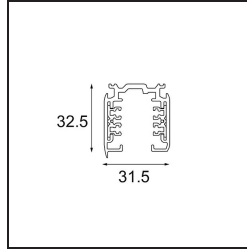

Date _____
Customer _____
Project _____
Type _____

Track surface profile 2m dali black

Specifications

Material	14210102
Lamp Included	No
Number of Light Sources	0
Input Voltage	230V
Electrical Class	I
IP Rating	20
Glow wire rating (°C)	960
Dimming Protocol	DALI
Indoor/Outdoor	Indoor
Application	Ceiling, Wall
Mounting	Surface
Adjustability	Not Applicable
Primary Colour & Primary Finish	Black,
Gross weight (g)	2878.0