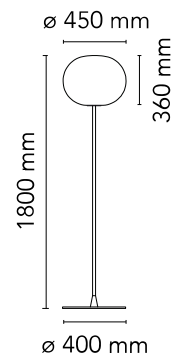

FLOS

■ F3030031 Matte Black

Glo-Ball Floor 3

Designed by Jasper Morrison, 1998

Halogen - 150W

Floor lamp providing diffused light. Diffuser consisting of an externally acid-etched, hand blown, flashed opaline glass and a die-cast threaded ring nut with alodine plating finish. Gray or black painted high-thickness steel base and stem and die-cast aluminum diffuser support. On the cable there is the electronic dimmer which allows the regulation of light brightness.

Are you a professional and your project needs consulting and support?

[BOOK AN APPOINTMENT](#)

Main specifications

EAN	8059607002490
Mounting	Floor
Environments	Indoor dry location
Light Source Type	Bulb
Lamp category	Halogen
Lamp holders	E27
Ilcos	HSGS
Number of heads	1
Power (W)	150

Physical

Colour	Matte Black
Length (mm)	450
Cord length (mm)	1800
Net weight (kg)	17.65
Package height (mm)	0
Package width (mm)	0
Package length (mm)	0
Package volume (m3)	0.53
IP internal	20

Download

[Mounting instructions](#) PDF