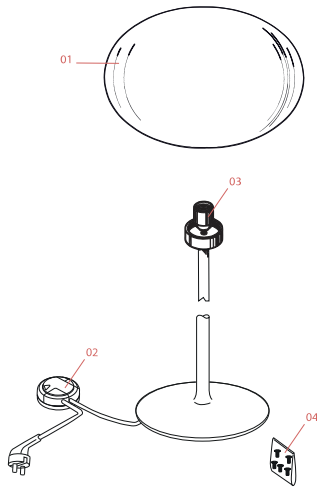

FLOS

■ F3030031 Matte Black

Glo-Ball Floor 3

Designed by Jasper Morrison, 1998

Halogen - 150W

Floor lamp providing diffused light. Diffuser consisting of an externally acid-etched, hand blown, flashed opaline glass and a die-cast threaded ring nut with alodine plating finish. Gray or black painted high-thickness steel base and stem and die-cast aluminum diffuser support. On the cable there is the electronic dimmer which allows the regulation of light brightness.

RF32288

LED Lamp E27 15W 2700K T38

NOT INCLUDED

RF32289

LED Lamp E27 15W 3000K T38

Spare Parts

- | | | |
|-----|---|-----------|
| 01. | Glo-Ball 2 opal diffuser. Black
Base | F3055031 |
| 02. | Led rondo' dimmer 220/240v 40-
250w 4-100w | RF28045 |
| 03. | New version lamp holder | RF2500200 |
| 04. | Kit of 5 white feed pads for base | RF3020100 |