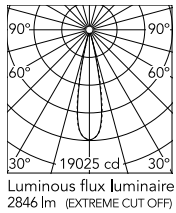

Schematic light drawing

Photometric

Lighting type	Direct
Light distribution	Symmetric
CCT (K)	3000
CRI>	90
Beam angle C0-180 (°)	22
Beam angle C90-270 (°)	22

Electrical

Insulation class	II
Frequency (Hz)	50/60
Main voltage (Vac)	220.00
Alternating current voltage (Vac)	230
LED voltage Vf (Vdc)	36
Driver	Remote included
Dimmable	No
Emergency type	No

Notes

It requires a pre-installation frame, to be ordered separately.