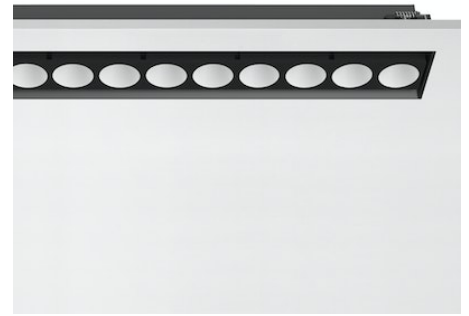

FLOS

03.9470.14A Black/White

Light Shadow Adjustable No Trim 12 Spots Optic Medium

Designed by FLOS Architectural

Recessed integrated luminaire with 12 LED lighting spots. Remote power supply included (220-240V).

Are you a professional and your project needs consulting and support?

[BOOK AN APPOINTMENT](#)

Main specifications

Mounting	Ceiling recessed
Environments	Indoor dry location
LED type	Power LED
Lamp category	LED
Ilcos	No
Number of heads	1
Power (W)	32.4
Source flux (lm)	3420
System flux (lm)	2846

Physical

Colour	Black/White
Trim	No
Orientation	Adjustable
Longitudinal tilting (°)	30
Recessed depth (mm)	75
Length (mm)	429
Net weight (kg)	0.66
IP internal	20
IP external	20

Drawing Thumbnail

Download