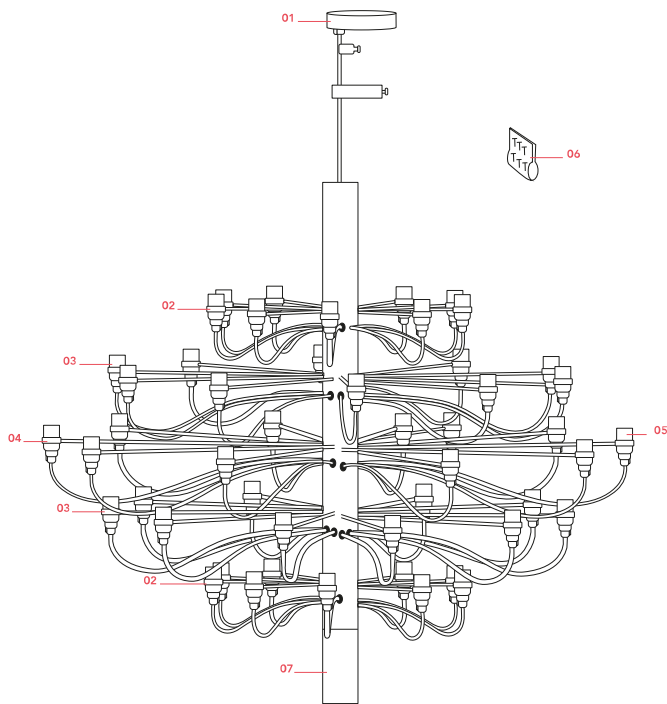

Physical

Colour	Chrome
Length (mm)	1000
Cord length (mm)	2800
Canopy dimension (mm)	36
Canopy width (mm)	146
Net weight (kg)	10.03
Package height (mm)	0
Package width (mm)	0
Package length (mm)	0
Package volume (m3)	0.04
IP internal	20

RF28889

LED Frosted Mini Lamp E14 2,7W
2700K Dimmable (Set 20pcs)

NOT INCLUDED

RF28890

LED Clear Mini Lamp E14 2W
2200K Dimmable (Set 20pcs)

INCLUDED

RF28987

LED Frosted Mini Lamp E14 2,7W
2700K Dimmable (set 32pcs)

NOT INCLUDED

RF28988

LED Clear Mini Lamp E14 2W
2200K Dimmable (Set 32pcs)

Spare Parts

01.	Ceiling rose	RL7060700
02.	Chrome short arm (200mm)	RL7060457
03.	Chrome medium arm (375mm)	RL7060557
04.	Chrome long arm (475mm)	RL7060657
05.	2097 E14 lamp holder	RL7050100
06.	Chrome screw kit	RL7050757
07.	Chrome lower cap	RL7060157

Chrome long arm (475mm)

RL7050100

2097 E14 lamp holder

RL7050757

Chrome screw kit

RL7060157

Chrome lower cap