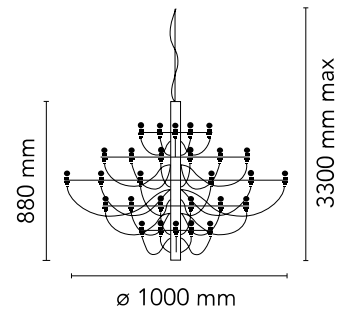

FLOS

A1501057 Chrome

2097/50 (frosted bulbs)

Designed by Gino Sarfatti, 1958

LED retrofit - 50 x 15W

Suspension lamp providing diffused light. Steel central structure with brass arms, both available either chromium-plated, black or golded. Steel ceiling fitting and rose.

Are you a professional and your project needs consulting and support?

[BOOK AN APPOINTMENT](#)

Main specifications

EAN	8059607000465
Mounting	Suspension
Environments	Indoor dry location
Light Source Type	Bulb
Lamp category	LED retrofit
Lamp holders	E14
Ilcos	IBS/F
Number of heads	50
Power (W)	15

Physical

Colour	Chrome
Length (mm)	1000
Cord length (mm)	2800
Canopy dimension (mm)	36
Canopy width (mm)	146
Net weight (kg)	10.03
Package height (mm)	0
Package width (mm)	0
Package length (mm)	0
Package volume (m3)	0.04
IP internal	20