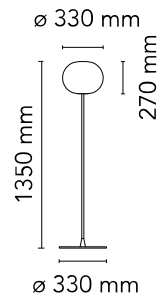

FLOS

F3031031 Matte Black

Glo-Ball Floor 1

Designed by Jasper Morrison, 1998

Halogen - 150W

Floor lamp providing diffused light. Diffuser consisting of an externally acid-etched, hand blown, flashed opaline glass and a die-cast threaded ring nut with alodine plating finish. Gray or black painted high-thickness steel base and stem and die-cast aluminum diffuser support. On the cable there is the electronic dimmer which allows the regulation of light brightness.

Are you a professional and your project needs consulting and support?

BOOK AN APPOINTMENT

Main specifications

EAN	8059607002551
Mounting	Floor
Environments	Indoor dry location
Light Source Type	Bulb
Lamp category	Halogen
Lamp holders	E27
Ilcos	HSGS
Number of heads	1
Power (W)	150

Physical

Colour	Matte Black
Length (mm)	330
Cord length (mm)	2300
Net weight (kg)	12.4
Package height (mm)	0
Package width (mm)	0
Package length (mm)	0
Package volume (m3)	0.27
IP internal	20

Download

- Mounting instructions [↓ PDF](#)
- Spare Parts [↓ PDF](#)