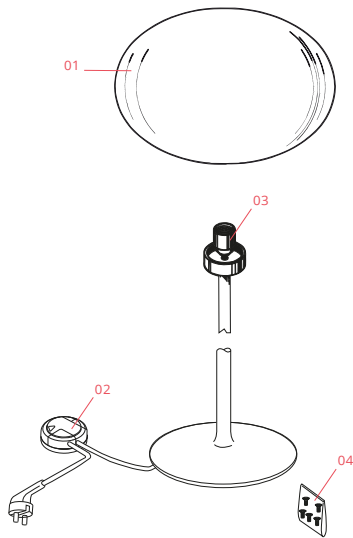

FLOS

F3031031 Matte Black

Glo-Ball Floor 1

Designed by Jasper Morrison, 1998

Halogen - 150W

Floor lamp providing diffused light. Diffuser consisting of an externally acid-etched, hand blown, flashed opaline glass and a die-cast threaded ring nut with alodine plating finish. Gray or black painted high-thickness steel base and stem and die-cast aluminum diffuser support. On the cable there is the electronic dimmer which allows the regulation of light brightness.

LED Lamp E27 15W 2700K T38

NOT INCLUDED

RF32289

LED Lamp E27 15W 3000K T38

Spare Parts

- | | | |
|-----|---|-----------|
| 01. | Glo-Ball 1 opal diffuser. Black
Base | F3050031 |
| 02. | Led rondo' dimmer 220/240v 40-
250w 4-100w | RF28045 |
| 03. | New version lamp holder | RF2500200 |
| 04. | Kit of 5 white feed pads for base | RF3020100 |