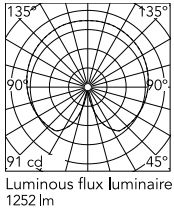

Physical

Colour	Matte Black
Length (mm)	330
Cord length (mm)	2300
Net weight (kg)	12.4
Package height (mm)	0
Package width (mm)	0
Package length (mm)	0
Package volume (m3)	0.27
IP internal	20

Download

- Mounting instructions [↓ PDF](#)
- Spare Parts [↓ PDF](#)

Photometric Files

- LDT / IES [↓ LDT](#)

Technical Drawings

- 2D [↓ ZIP](#)
- 3D [↓ ZIP](#)
- Bim [↓ ZIP](#)

Schematic light drawing

Photometric

Lighting type	Total
Light distribution	Roto symmetric

Electrical