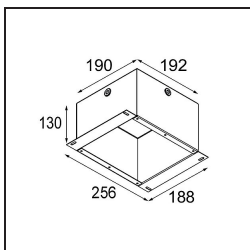

Date
Customer
Project
Type

*Lotis Round Asy Recessed Adjustable 97 lx GU10 White Structure*

**Specifications**

Material	10881509
Light Source Type	GU10
Lifetime	40,000 Hours
Lamp Included	No
Number of Light Sources	1
Light Direction	Down
Optic	Collimator
Input Voltage	230V
Electrical Class	II
IP Rating	20
Glow wire rating (°C)	960
Indoor/Outdoor	Indoor
Application	Ceiling
Mounting	Recessed
Cut-out size (mm)	ø92
Mounting depth (mm)	140.0
Adjustability	V -15°/+15°
Distance to Lighted Object (m)	0,5
Primary Colour & Primary Finish	White, Structure
Gross weight (g)	395.0
Remark	<ul style="list-style-type: none"> <li>• Light modules not included</li> <li>• This is not a complete product. Light module required.</li> <li>• This is not a complete product. Light module required.</li> </ul>

Lotis Round is a recessed spotlight with a slight trim. The hallmark of this luminaire is its deeply recessed cone, which holds the light source. Known for its effortless design and high functionality, Lotis Round comes in different diameters and with various types of light sources.

**Optical Accessories**

**10211903** Spreadlens Ø50

**10213003** Softlens Ø50

**Installation Accessories**

**12290330** Gypkit 190X190 - Ø92

**10889830** Conbox 192x190x130

Choose a required accessory