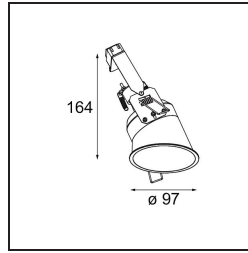

Date
Customer
Project
Type

*Lotis Round Asy Recessed Adjustable 97 lx GU10 White Structure*

**Specifications**

Material	10881509
Light Source Type	GU10
Lifetime	40,000 Hours
Lamp Included	No
Number of Light Sources	1
Light Direction	Down
Optic	Collimator
Input Voltage	230V
Electrical Class	II
IP Rating	20
Glow wire rating (°C)	960
Indoor/Outdoor	Indoor
Application	Ceiling
Mounting	Recessed
Cut-out size (mm)	ø92
Mounting depth (mm)	140.0
Adjustability	V -15°/+15°
Distance to Lighted Object (m)	0,5
Primary Colour & Primary Finish	White, Structure
Gross weight (g)	395.0
Remark	<ul style="list-style-type: none"> <li>• Light modules not included</li> <li>• This is not a complete product. Light module required.</li> <li>• This is not a complete product. Light module required.</li> </ul>

Lotis Round is a recessed spotlight with a slight trim. The hallmark of this luminaire is its deeply recessed cone, which holds the light source. Known for its effortless design and high functionality, Lotis Round comes in different diameters and with various types of light sources.