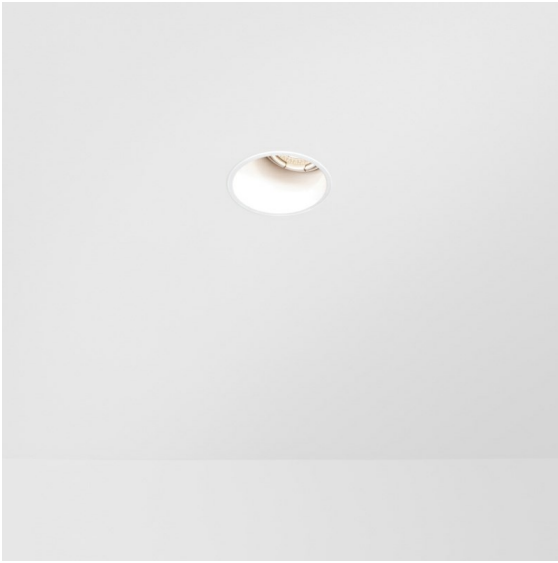

Date
Customer
Project
Type

*Lotis Round Asy Recessed Adjustable 97 lx GU10 White Structure*

**Specifications**

Material	10881509
Light Source Type	GU10
Lifetime	40,000 Hours
Lamp Included	No
Number of Light Sources	1
Light Direction	Down
Optic	Collimator
Input Voltage	230V
Electrical Class	II
IP Rating	20
Glow wire rating (°C)	960
Indoor/Outdoor	Indoor
Application	Ceiling
Mounting	Recessed
Cut-out size (mm)	ø92
Mounting depth (mm)	140.0
Adjustability	V -15°/+15°
Distance to Lighted Object (m)	0,5
Primary Colour & Primary Finish	White, Structure
Gross weight (g)	395.0
Remark	<ul style="list-style-type: none"> <li>• Light modules not included</li> <li>• This is not a complete product. Light module required.</li> <li>• This is not a complete product. Light module required.</li> </ul>

Lotis Round is a recessed spotlight with a slight trim. The hallmark of this luminaire is its deeply recessed cone, which holds the light source. Known for its effortless design and high functionality, Lotis Round comes in different diameters and with various types of light sources.