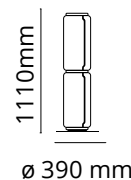

FLOS

■ F0286000 Black

Noctambule Floor 2 High Cylinder Small Base

Designed by Konstantin Grcic, 2019

27W - 795lm - 2700K

Standing lamps consisting of interconnecting glass modules reaching a height of 2,17 metres (85.43"). Cylindrical and semi-spherical transparent blown glass structure, die cast aluminium base and rings, hydroformed steel internal lateral arms and injection moulded optical opal silicone outer ring diffusers. The power supply cable is 2 metres (78.74") long, with a pedal operated panel used as a dimmer to adjust the light intensity by 10% to 100% in either direction. Wall mounted power supply unit with interchangeable plugs.

Are you a professional and your project needs consulting and support?

BOOK AN APPOINTMENT