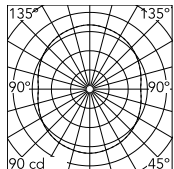

Schematic light drawing

Luminous flux Luminaire
286 lm

Photometric

Lighting type	Total
Light distribution	Symmetric
CCT (K)	2700

Electrical

Insulation class	III
Frequency (Hz)	50/60
Main voltage (Vac)	100-240/48
LED voltage Vf (Vdc)	null
Driver	Remote included
Dimmable	Yes
Dimming type	Electronic 48V
Dimming interface	Dimmer Integrated
Plug type	Type G, Type A, Type C
Batteries inside	No