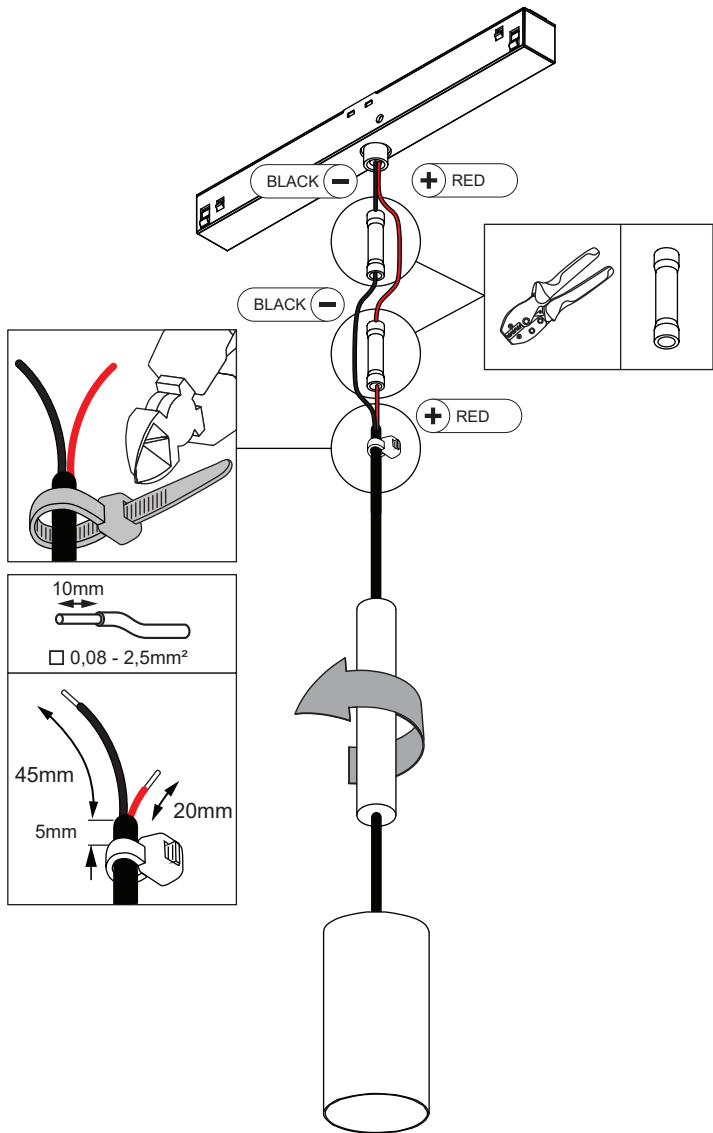

Minude 45 Suspension Track 48V 1x

114620XX_114621XX_114622XX_114623XX

SHORTEN CABLE TO DESIRED LENGTH AND CONNECT

	Voltage (V)	Power (W)
2700K & 3000K	48	10,5

	LIGHT SOURCE - DO NOT TOUCH LED Touching the LED can result in permanent damage of the light source. The light source contained in this luminaire shall only be replaced by the manufacturer or his service agent or a similar qualified person.
	PREVENTING ELECTROSTATIC DAMAGE A discharge of static electricity may damage sensitive components. Always be properly grounded when touching leads or circuitry inside the luminaire. Use a wrist strap connected by a ground cord to the housing. Avoid touching the light sources with bare hands.
DRIVERS & ACCESSORIES	
For latest version of driver matrix and available accessories check www.supermodular.com or connect with your sales contact.	