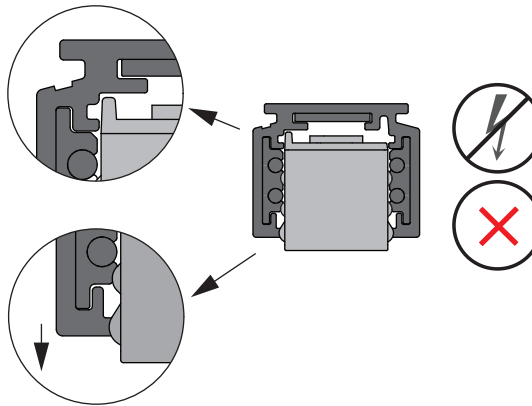

Minude 45 Suspension Track 48V 1x

114620XX_114621XX_114622XX_114623XX

SHORTEN CABLE TO DESIRED LENGTH AND CONNECT

	Voltage (V)	Power (W)
2700K & 3000K	48	10,5

	LIGHT SOURCE - DO NOT TOUCH LED Touching the LED can result in permanent damage of the light source. The light source contained in this luminaire shall only be replaced by the manufacturer or his service agent or a similar qualified person.
	PREVENTING ELECTROSTATIC DAMAGE A discharge of static electricity may damage sensitive components. Always be properly grounded when touching leads or circuitry inside the luminaire. Use a wrist strap connected by a ground cord to the housing. Avoid touching the light sources with bare hands.
DRIVERS & ACCESSORIES	
For latest version of driver matrix and available accessories check www.supermodular.com or connect with your sales contact.	