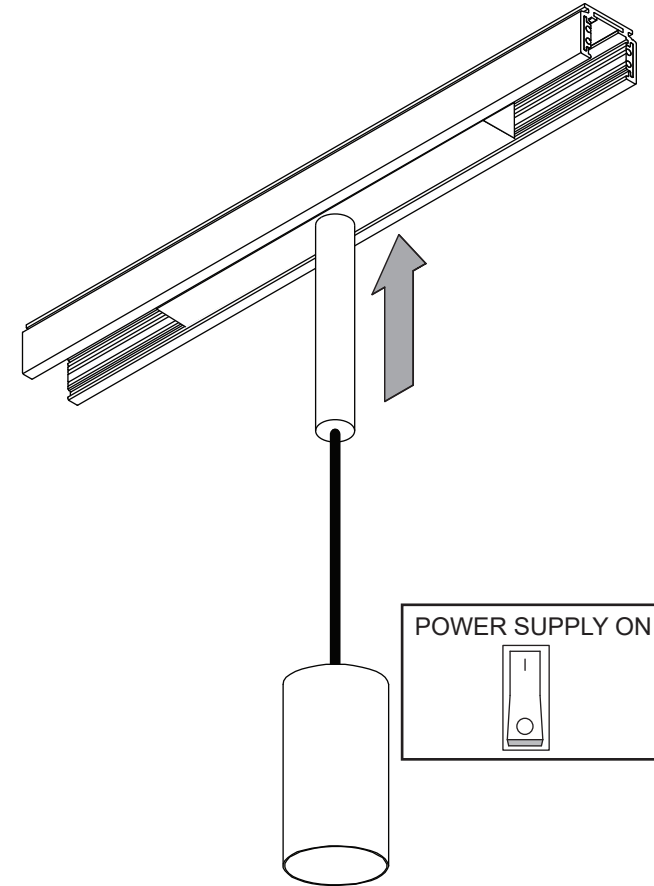

Minude 45 Suspension Track 48V 1x

114620XX_114621XX_114622XX_114623XX

SHORTEN CABLE TO DESIRED LENGTH AND CONNECT

	Voltage (V)	Power (W)
2700K & 3000K	48	10,5

	LIGHT SOURCE - DO NOT TOUCH LED Touching the LED can result in permanent damage of the light source. The light source contained in this luminaire shall only be replaced by the manufacturer or his service agent or a similar qualified person.
	PREVENTING ELECTROSTATIC DAMAGE A discharge of static electricity may damage sensitive components. Always be properly grounded when touching leads or circuitry inside the luminaire. Use a wrist strap connected by a ground cord to the housing. Avoid touching the light sources with bare hands.
DRIVERS & ACCESSORIES	
For latest version of driver matrix and available accessories check www.supermodular.com or connect with your sales contact.	