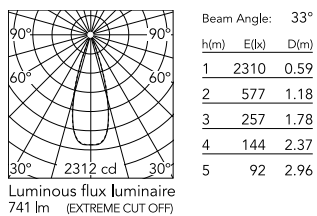

### Physical

Colour	White/White
Trim	Yes
Orientation	Fixed
Recessed depth (mm)	75
Length (mm)	147
Net weight (kg)	0.34
IP internal	20
IP external	55

### Technical Drawings

[2D](#) ZIP

[3D](#) ZIP

[Bim](#) ZIP

## Schematic light drawing