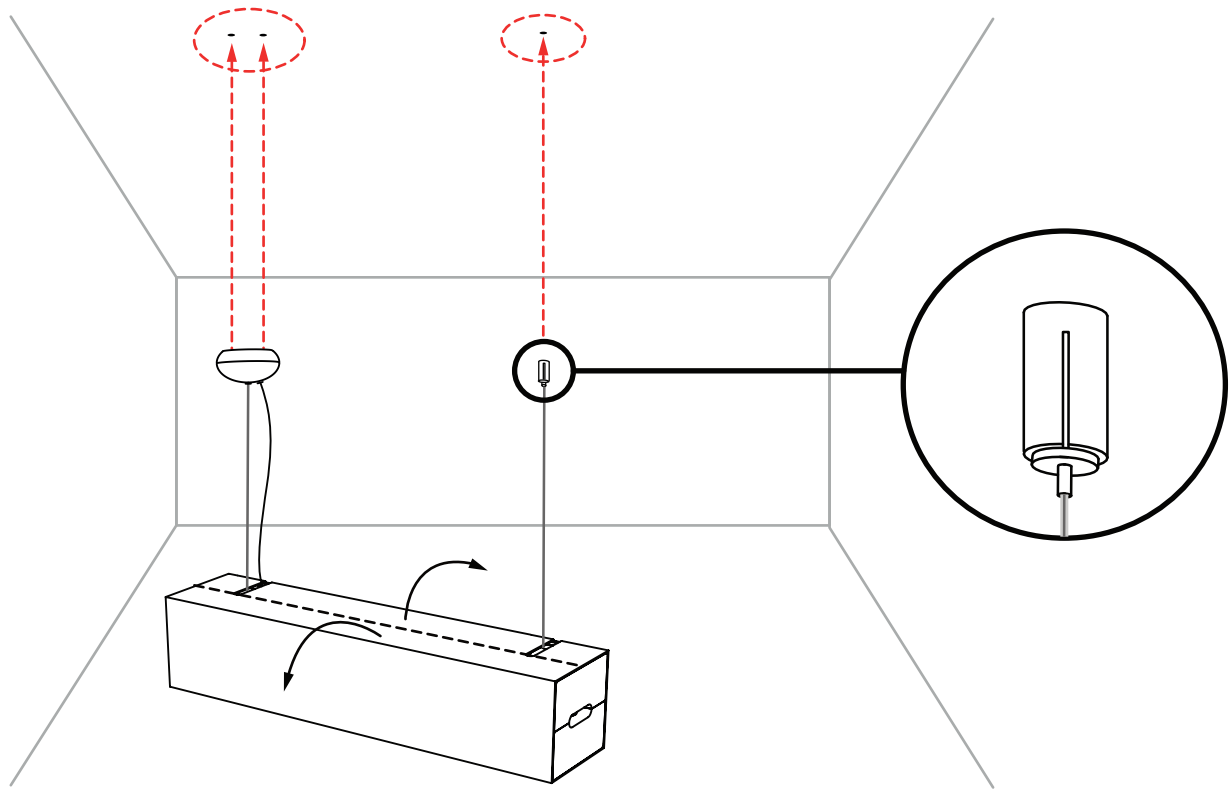

m o o o i

Prop Light Single

1A

1B

INPUT: 240V AC

visit www.mooui.com for more information about the collection

m o o o i

Prop Light Single