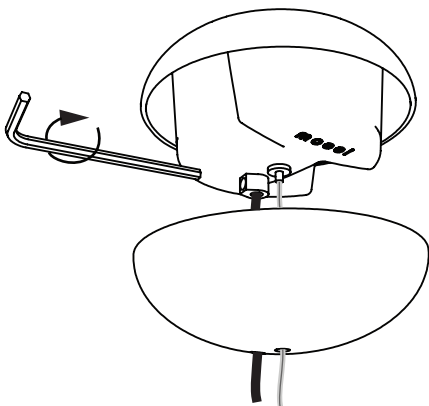

m o o o i

Prop Light Single

1A

1B

INPUT: 240V AC

visit www.mooui.com for more information about the collection

m o o o i

Prop Light Single

2

3

1
SIZE 4

4

OPEN

m o o o i

Prop Light Single

5