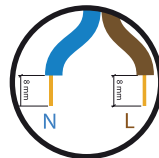

m o o o i

Prop Light Single

1A

1B

INPUT: 240V AC

visit www.mooui.com for more information about the collection

m o o o i

Prop Light Single