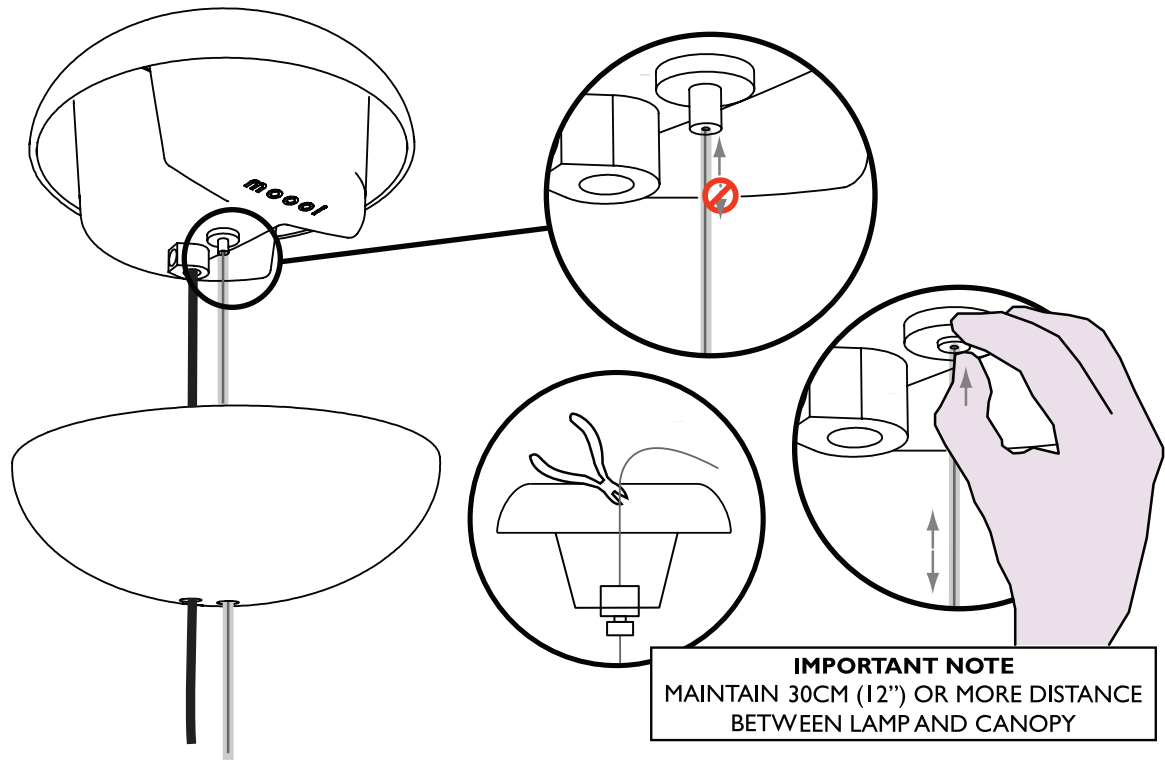

m o o o i

Prop Light Single

2