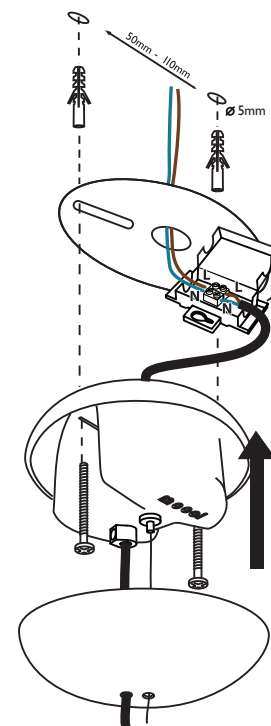

m o o o i

Prop Light Single

1A

1B

INPUT: 240V AC

visit www.mooui.com for more information about the collection

m o o o i

Prop Light Single

2

3

1
SIZE 4

4

OPEN

m o o o i

Prop Light Single

5