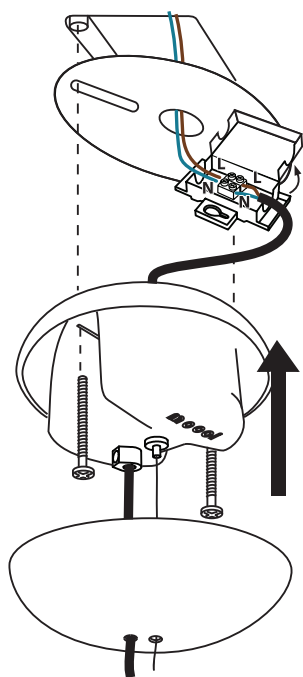

m o o o i

Prop Light Single

1A

1B

INPUT: 240V AC

visit www.mooui.com for more information about the collection

m o o o i

Prop Light Single

2

3

1
SIZE 4

4

OPEN

m o o o i

Prop Light Single

5