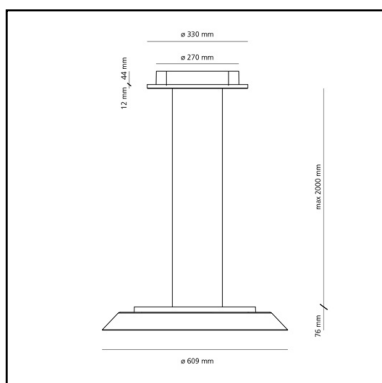

Febe Suspension 2700K - Dove grey

Ernesto Gismondi

IP20    Dimmerable: 

LUMINAIRE

- Watt: **30W**
- Voltage: **220-240V**
- Delivered lumen output: **2182lm**
- CCT: **2700K**
- Efficiency: **85%**
- Efficacy: **72.73lm/W**
- CRI: **90**
- Dimmable Typology: **Push**

FEATURES

- Product Code: **0242W20A**
- Colour: **Dove grey**
- Installation: **Suspension**
- Material: **Methacrylare, polycarbonate**
- Series: **Design Collection**
- Environment: **Indoor**
- design by: **Ernesto Gismondi**

DIMENSIONS

- Width: **76 mm**
- Diameter: **610 mm**
- Base Width: **44 mm**
- Base Diameter: **270 mm**
- Max Height from ceiling: **2000 mm**
- Glow Wire Test: **750°**

SOURCES INCLUDED

- Category: **Led**
- Number: **4**
- Watt: **6.20W**
- Delivered lumen output: **630lm**
- Color temperature (K): **2700K**
- CRI: **90**
- Color Tolerance: **MacAdam 3SDCM**
- Efficacy: **102lm/W**
- Service Life: **50000-L70**