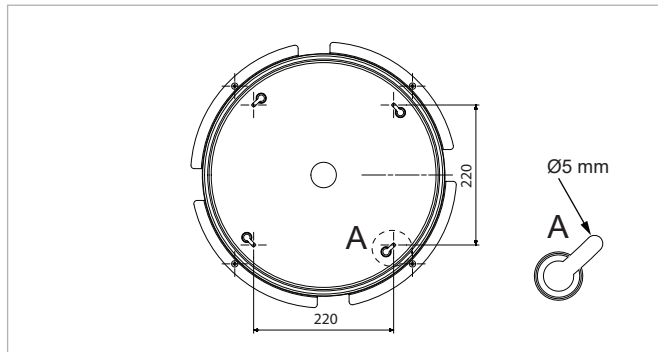

Flat moon 950 ceiling down LED Dali/PD

132943XX_132944XX_132945XX

	Replace protective shield when broken. The luminaire shall only be used complete with its protective shield. Reference number: 1012136		The light source contained in this luminaire shall only be replaced by the manufacturer or his service agent or a similar qualified person
--	--	--	--