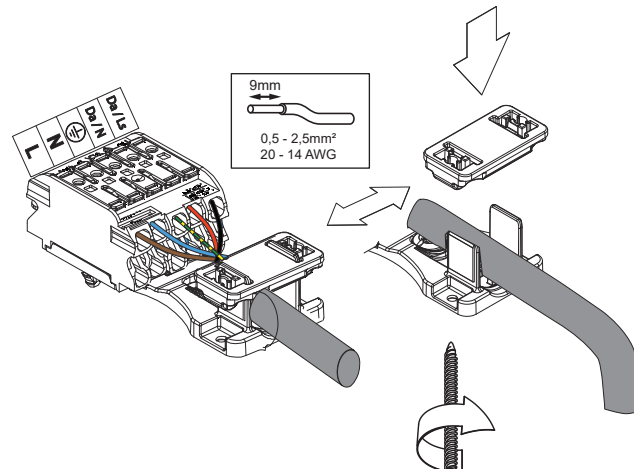

Flat moon 950 ceiling down LED Dali/PD

132943XX_132944XX_132945XX

	Replace protective shield when broken. The luminaire shall only be used complete with its protective shield. Reference number: 1012136		The light source contained in this luminaire shall only be replaced by the manufacturer or his service agent or a similar qualified person
--	--	--	--