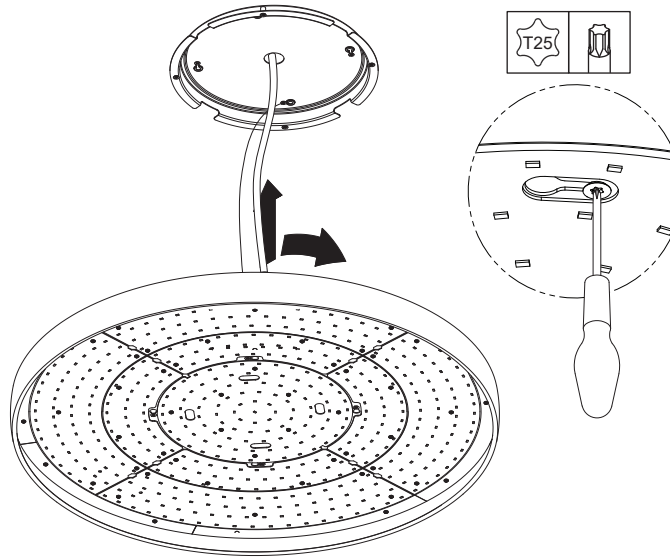

Flat moon 950 ceiling down LED Dali/PD

132943XX_132944XX_132945XX

	Replace protective shield when broken. The luminaire shall only be used complete with its protective shield. Reference number: 1012136		The light source contained in this luminaire shall only be replaced by the manufacturer or his service agent or a similar qualified person
--	--	--	--