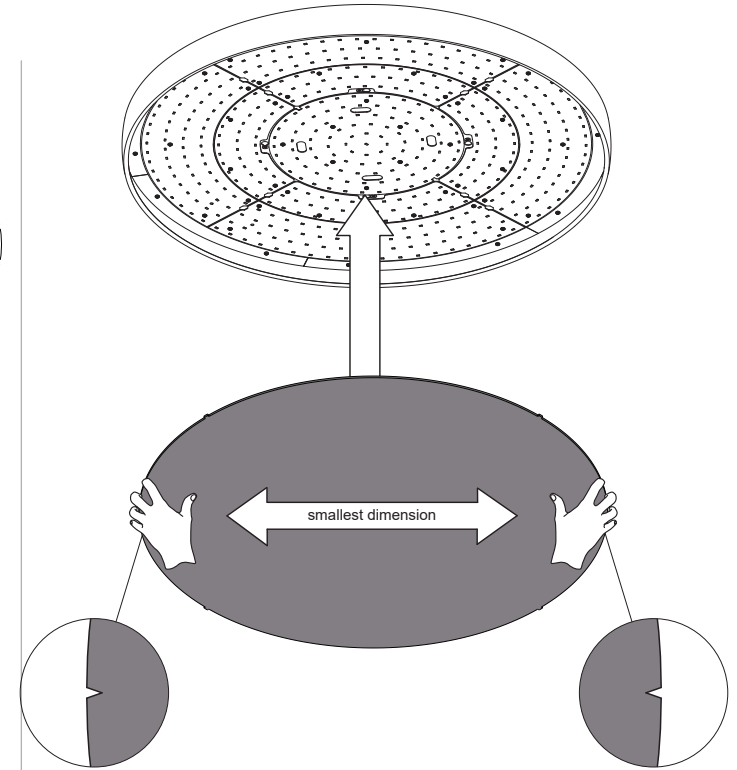

Flat moon 950 ceiling down LED Dali/PD

132943XX_132944XX_132945XX

	Replace protective shield when broken. The luminaire shall only be used complete with its protective shield. Reference number: 1012136		The light source contained in this luminaire shall only be replaced by the manufacturer or his service agent or a similar qualified person
--	--	--	--