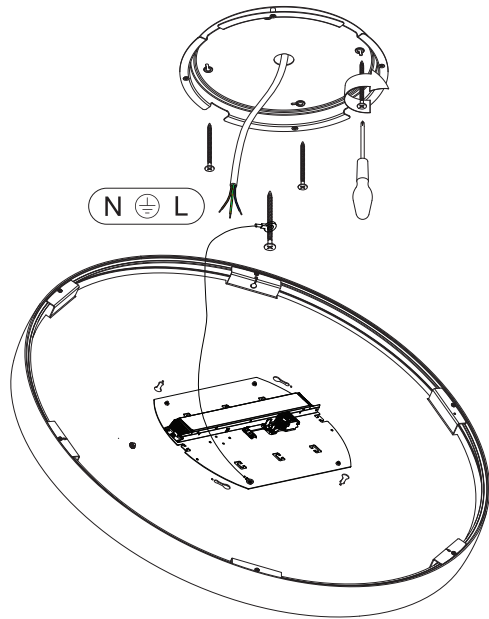

Flat moon 950 ceiling down LED Dali/PD

132943XX_132944XX_132945XX

	Replace protective shield when broken. The luminaire shall only be used complete with its protective shield. Reference number: 1012136		The light source contained in this luminaire shall only be replaced by the manufacturer or his service agent or a similar qualified person
--	--	--	--