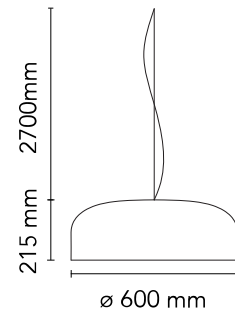

FLOS

F1367039 Green

Smithfield Suspension Pro

Designed by Jasper Morrison, 2009

45W - 2791lm - 2700K - CRI> 95

Suspension lamp with direct light. Aluminium body. Available in gloss black, matt black, red, green, white or MUD. Injection-moulded opalescent methacrylate diffuser. Steel ceiling attachment with steel suspension cable, 5 pole electric cable in PTFE double insulation, working length 2700mm.

Physical

Colour	Green
Length (mm)	600
Cord length (mm)	2700
Canopy dimension (mm)	36
Canopy width (mm)	146
Net weight (kg)	5.8
Package height (mm)	310
Package width (mm)	710
Package length (mm)	710
Package volume (m3)	0.16
IP internal	20