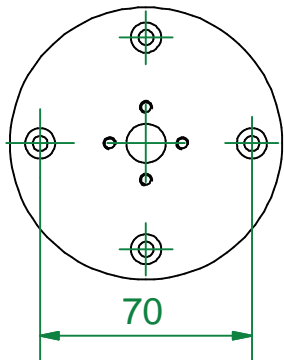

Nomad Linestra short

102031XX

Fitting: S14d

For LED retrofit

CAN BE USED WITH
10204005 Base flange DIA 90 tube Alu
10204009 Base flange DIA 90 tube WhStr