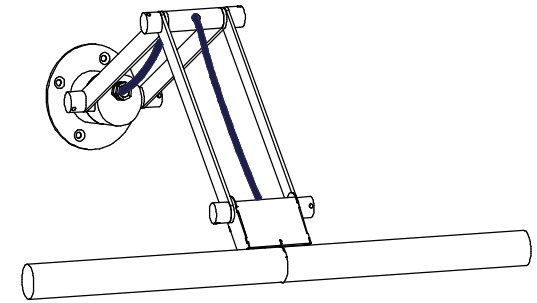

Nomad Linestra short

102031XX

Fitting: S14d

For LED retrofit

CAN BE USED WITH
10204005 Base flange DIA 90 tube Alu
10204009 Base flange DIA 90 tube WhStr