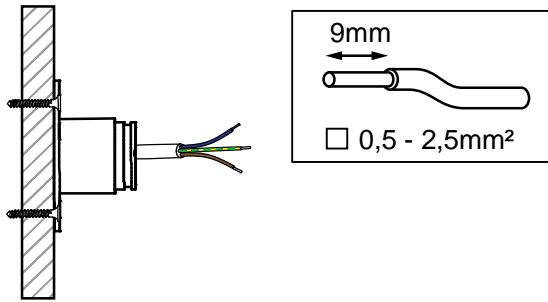

Nomad Linestra short

102031XX

Fitting: S14d

For LED retrofit

CAN BE USED WITH
10204005 Base flange DIA 90 tube Alu
10204009 Base flange DIA 90 tube WhStr