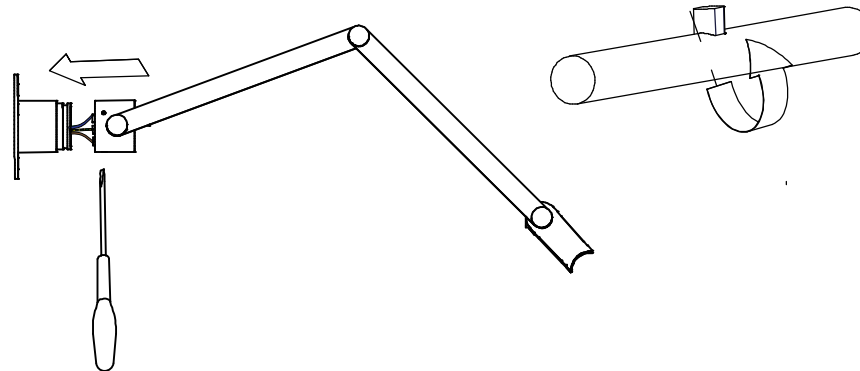

Nomad Linestra short

102031XX

Fitting: S14d

For LED retrofit

CAN BE USED WITH
10204005 Base flange DIA 90 tube Alu
10204009 Base flange DIA 90 tube WhStr