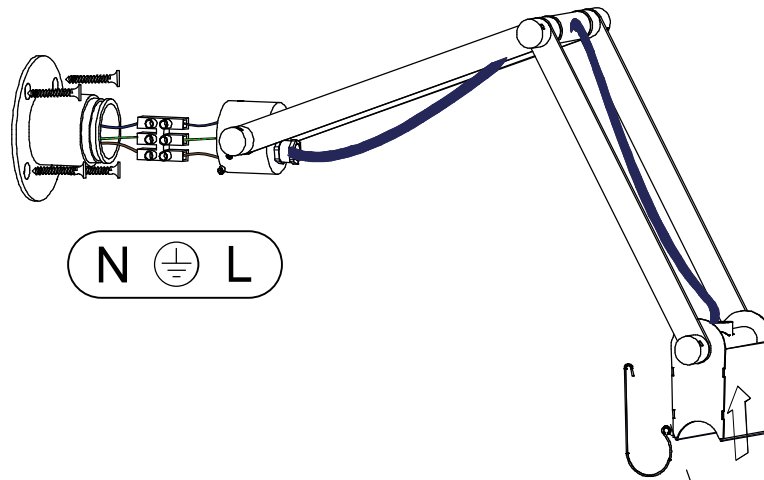

Nomad Linestra short

102031XX

Fitting: S14d

For LED retrofit

CAN BE USED WITH
10204005 Base flange DIA 90 tube Alu
10204009 Base flange DIA 90 tube WhStr