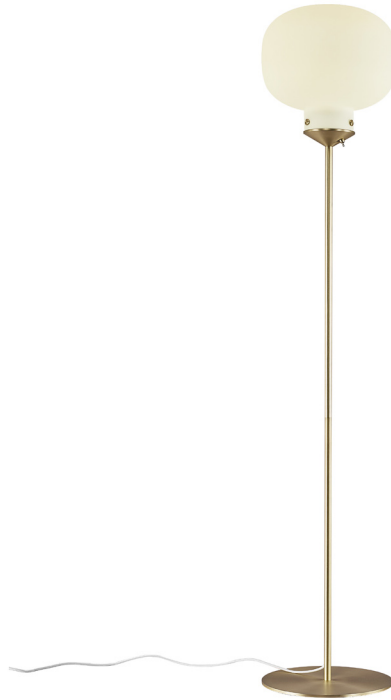

design<sup>®</sup>  
for the  
people

nordlux

Raito

Height (cm): 150  
Shade diameter (cm): 30  
Tilt angle: 6°

## Raito

Item number: 48084001

EAN: 5701581453685

Packaging unit 1

Material: Glass/Metal

IP20, Class 2 (Double isolated), 230V

Cord: 300 cm, White textile cable

Switch on the fixture

E27, Max. 15W, Light source not included

Area: Indoor

Raito is a modern, timeless and extremely beautiful series of designer lamps where simplicity and elegance merge in the best possible way. The design in opal glass gives the series a pleasant, light surface and a soft, diffuse light that is glare-free and undisturbed. Raito contributes to the current design trends in lighting, where the suspension is made of brass and the shade of opal glass in a beautiful combination. Designed by Bønnelycke mdd