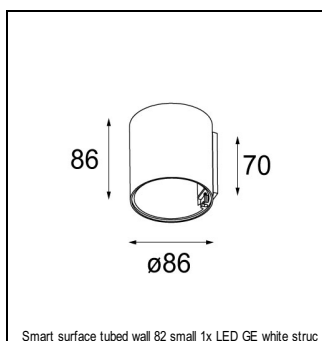

CONBOX

10889830	CONBOX 190X192X130X256

SMART-TUBED-WALL

12846609	SMART SURFACE TUBED WALL 82 SMALL 1X LED GE WHITE STRUC
12846632	SMART SURFACE TUBED WALL 82 SMALL 1X LED GE BLACK STRUC
12846009	SMART SURFACE TUBED WALL 82 X-LARGE 1X LED GE WHITE STRUC
12846032	SMART SURFACE TUBED WALL 82 X-LARGE 1X LED GE BLACK STRUC
12846709	SMART SURFACE TUBED WALL 82 X-LARGE 2X LED GE WHITE STRUC
12846732	SMART SURFACE TUBED WALL 82 X-LARGE 2X LED GE BLACK STRUC
12846409	SMART SURFACE TUBED WALL 82 LARGE 1X LED GE WHITE STRUC
12846432	SMART SURFACE TUBED WALL 82 LARGE 1X LED GE BLACK STRUC

SURFACE-TUBED

12845009	SMART SURFACE TUBED 82 LARGE LED GE WHITE STRUC
12845032	SMART SURFACE TUBED 82 LARGE LED GE BLACK STRUC
12845024	SMART SURFACE TUBED 82 LARGE LED GE BRUSHED ALU
12841009	SMART SURFACE TUBED 82 SMALL LED GE WHITE STRUC
12841032	SMART SURFACE TUBED 82 SMALL LED GE BLACK STRUC
12843309	SMART SURFACE TUBED 82 XL LED GE WHITE STRUC
12843332	SMART SURFACE TUBED 82 XL LED GE BLACK STRUC
12842809	SMART SURFACE TUBED SUSPENSION 82 LARGE LED GE WHITE STRUC
12842832	SMART SURFACE TUBED SUSPENSION 82 LARGE LED GE BLACK STRUC
12842909	SMART SURFACE TUBED SUSPENSION 82 XL LED GE WHITE STRUC
12842932	SMART SURFACE TUBED SUSPENSION 82 XL LED GE BLACK STRUC

MASK

12500032	SMART MASK 82 1X BLACK STRUC