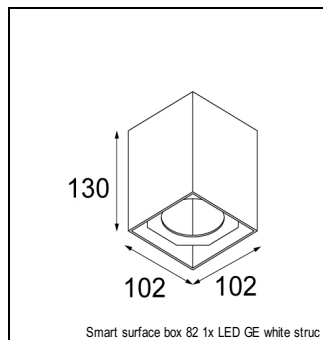

CONBOX

10889830	CONBOX 190X192X130X256

SMART-TUBED-WALL

12846609	SMART SURFACE TUBED WALL 82 SMALL 1X LED GE WHITE STRUC
12846632	SMART SURFACE TUBED WALL 82 SMALL 1X LED GE BLACK STRUC
12846009	SMART SURFACE TUBED WALL 82 X-LARGE 1X LED GE WHITE STRUC
12846032	SMART SURFACE TUBED WALL 82 X-LARGE 1X LED GE BLACK STRUC
12846709	SMART SURFACE TUBED WALL 82 X-LARGE 2X LED GE WHITE STRUC
12846732	SMART SURFACE TUBED WALL 82 X-LARGE 2X LED GE BLACK STRUC
12846409	SMART SURFACE TUBED WALL 82 LARGE 1X LED GE WHITE STRUC
12846432	SMART SURFACE TUBED WALL 82 LARGE 1X LED GE BLACK STRUC

SURFACE-TUBED

12845009	SMART SURFACE TUBED 82 LARGE LED GE WHITE STRUC
12845032	SMART SURFACE TUBED 82 LARGE LED GE BLACK STRUC
12845024	SMART SURFACE TUBED 82 LARGE LED GE BRUSHED ALU
12841009	SMART SURFACE TUBED 82 SMALL LED GE WHITE STRUC
12841032	SMART SURFACE TUBED 82 SMALL LED GE BLACK STRUC
12843309	SMART SURFACE TUBED 82 XL LED GE WHITE STRUC
12843332	SMART SURFACE TUBED 82 XL LED GE BLACK STRUC
12842809	SMART SURFACE TUBED SUSPENSION 82 LARGE LED GE WHITE STRUC
12842832	SMART SURFACE TUBED SUSPENSION 82 LARGE LED GE BLACK STRUC
12842909	SMART SURFACE TUBED SUSPENSION 82 XL LED GE WHITE STRUC
12842932	SMART SURFACE TUBED SUSPENSION 82 XL LED GE BLACK STRUC

MASK

12500032	SMART MASK 82 1X BLACK STRUC