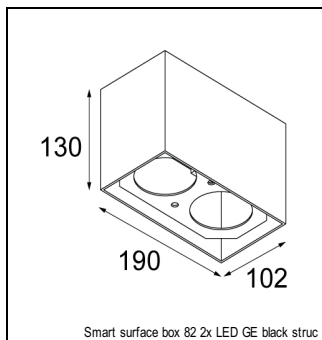

CONBOX

10889830	CONBOX 190X192X130X256

SMART-TUBED-WALL

12846609	SMART SURFACE TUBED WALL 82 SMALL 1X LED GE WHITE STRUC
12846632	SMART SURFACE TUBED WALL 82 SMALL 1X LED GE BLACK STRUC
12846009	SMART SURFACE TUBED WALL 82 X-LARGE 1X LED GE WHITE STRUC
12846032	SMART SURFACE TUBED WALL 82 X-LARGE 1X LED GE BLACK STRUC
12846709	SMART SURFACE TUBED WALL 82 X-LARGE 2X LED GE WHITE STRUC
12846732	SMART SURFACE TUBED WALL 82 X-LARGE 2X LED GE BLACK STRUC
12846409	SMART SURFACE TUBED WALL 82 LARGE 1X LED GE WHITE STRUC
12846432	SMART SURFACE TUBED WALL 82 LARGE 1X LED GE BLACK STRUC

SURFACE-TUBED

12845009	SMART SURFACE TUBED 82 LARGE LED GE WHITE STRUC
12845032	SMART SURFACE TUBED 82 LARGE LED GE BLACK STRUC
12845024	SMART SURFACE TUBED 82 LARGE LED GE BRUSHED ALU
12841009	SMART SURFACE TUBED 82 SMALL LED GE WHITE STRUC
12841032	SMART SURFACE TUBED 82 SMALL LED GE BLACK STRUC
12843309	SMART SURFACE TUBED 82 XL LED GE WHITE STRUC
12843332	SMART SURFACE TUBED 82 XL LED GE BLACK STRUC
12842809	SMART SURFACE TUBED SUSPENSION 82 LARGE LED GE WHITE STRUC
12842832	SMART SURFACE TUBED SUSPENSION 82 LARGE LED GE BLACK STRUC
12842909	SMART SURFACE TUBED SUSPENSION 82 XL LED GE WHITE STRUC
12842932	SMART SURFACE TUBED SUSPENSION 82 XL LED GE BLACK STRUC

MASK

12500032	SMART MASK 82 1X BLACK STRUC