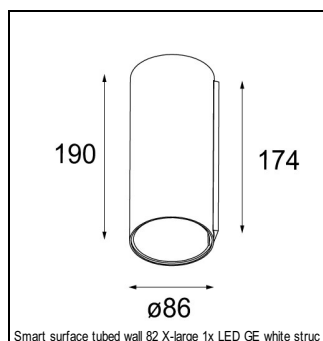

CONBOX

10889830	CONBOX 190X192X130X256

SMART-TUBED-WALL

12846609	SMART SURFACE TUBED WALL 82 SMALL 1X LED GE WHITE STRUC
12846632	SMART SURFACE TUBED WALL 82 SMALL 1X LED GE BLACK STRUC
12846009	SMART SURFACE TUBED WALL 82 X-LARGE 1X LED GE WHITE STRUC
12846032	SMART SURFACE TUBED WALL 82 X-LARGE 1X LED GE BLACK STRUC
12846709	SMART SURFACE TUBED WALL 82 X-LARGE 2X LED GE WHITE STRUC
12846732	SMART SURFACE TUBED WALL 82 X-LARGE 2X LED GE BLACK STRUC
12846409	SMART SURFACE TUBED WALL 82 LARGE 1X LED GE WHITE STRUC
12846432	SMART SURFACE TUBED WALL 82 LARGE 1X LED GE BLACK STRUC

SURFACE-TUBED

12845009	SMART SURFACE TUBED 82 LARGE LED GE WHITE STRUC
12845032	SMART SURFACE TUBED 82 LARGE LED GE BLACK STRUC
12845024	SMART SURFACE TUBED 82 LARGE LED GE BRUSHED ALU
12841009	SMART SURFACE TUBED 82 SMALL LED GE WHITE STRUC
12841032	SMART SURFACE TUBED 82 SMALL LED GE BLACK STRUC
12843309	SMART SURFACE TUBED 82 XL LED GE WHITE STRUC
12843332	SMART SURFACE TUBED 82 XL LED GE BLACK STRUC
12842809	SMART SURFACE TUBED SUSPENSION 82 LARGE LED GE WHITE STRUC
12842832	SMART SURFACE TUBED SUSPENSION 82 LARGE LED GE BLACK STRUC
12842909	SMART SURFACE TUBED SUSPENSION 82 XL LED GE WHITE STRUC
12842932	SMART SURFACE TUBED SUSPENSION 82 XL LED GE BLACK STRUC

MASK

12500032	SMART MASK 82 1X BLACK STRUC