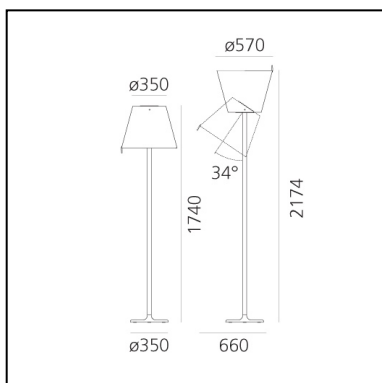

Melampo Mega - Bronze Ecrù

Adrien Gardère

IP20     Dimmerable: +0-

LUMINAIRE

- Watt: **42W**
- Voltage: **220V-240V**
- Delivered lumen output: **3043lm**
- Efficiency: **62%**
- Efficacy: **72.45lm/W**
- CRI: **80**

Notes

With dimmer. Adjustable diffuser into three different positions.

DESCRIPTION

Simple and elegant with its traditional look with the added surprise of a movable diffuser. The latter can be tilted to adjust the light for reading or turned upside down for indirect ambient lighting.

FEATURES

- Product Code: **0577020A**
- Colour: **Ecrù**
- Installation: **Floor**
- Material: **Base in painted zamac, painted aluminum stem, diffuser in silk satin fabric on a technopolymer frame**
- Series: **Design Collection**
- Environment: **Indoor**
- Area contract: **Hospitality, Residential**
- Emission: **Direct, Diffused Adjustable, indirect**
- design by: **Adrien Gardère**

DIMENSIONS

- Height: **1740 mm**
- Diameter: **570 mm**
- Base Diameter: **350 mm**
- Max Extension Height: **2170 mm**
- Inclination: **340 mm**
- Impact Resistance: **N/D**
- Glow Wire Test: **650°**