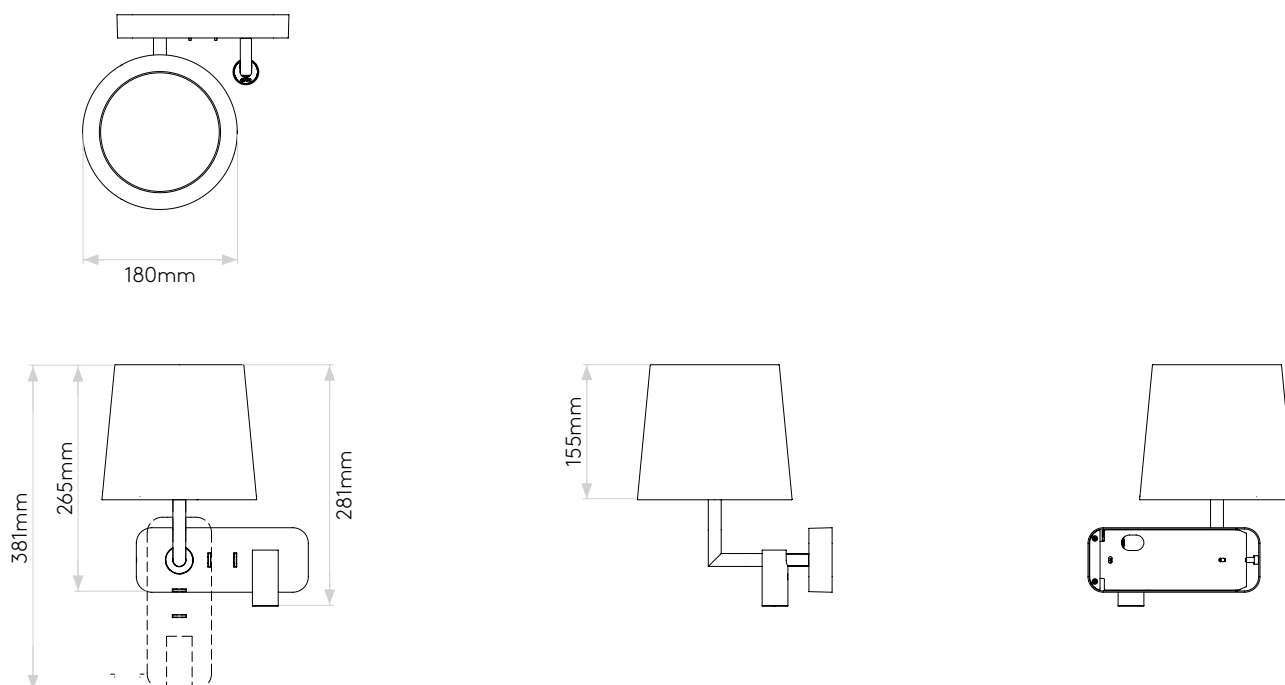

GENERAL

LOCATION:	Interior
CLASS:	CE (Class I)
IP RATING:	IP20
BATHROOM ZONE:	Zone 3
DRIVER REQUIRED:	No
INSTALLATION ORIENTATION:	Wall Mount-Horizontal & Vertical
MAIN MATERIAL:	Metal - Zinc
DIMENSIONS (mm):	H:180 W:200 D:159
CUT OUT HOLE (mm):	-
RECESS DEPTH (mm):	-
FIRE RATING:	-
CABLE LENGTH (mm):	-
GROSS WEIGHT (kg):	1.2

Please note that some dimensions may vary slightly due to manufacturing tolerances, this includes cable entry and fixing holes

Veuillez noter que certaines dimensions peuvent varier légèrement en raison des tolérances de fabrication, y compris l'entrée de câble et les trous de fixation.