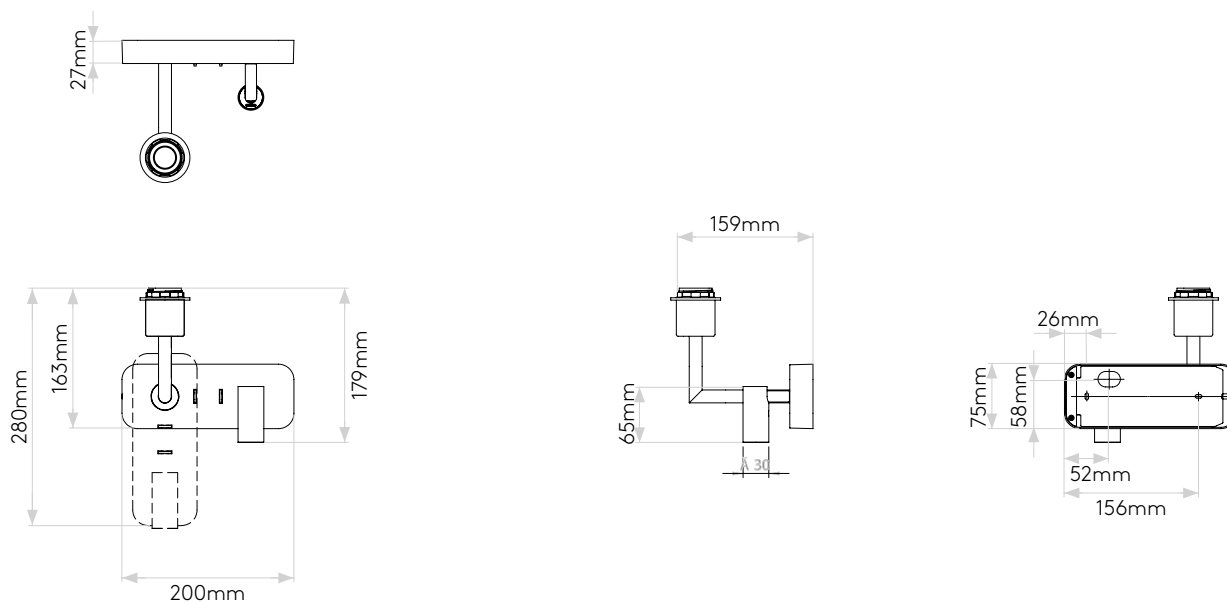

Without Shade