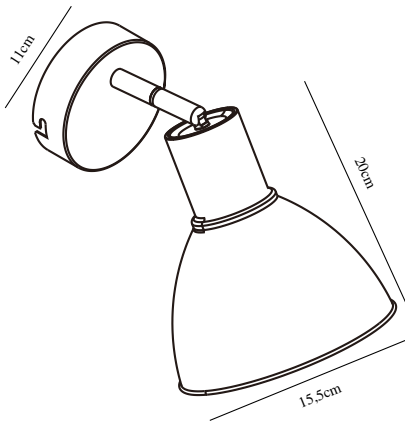

POP | WALL LIGHT | MATT BLACK

2213641003

nordlux®

Voltage (V): 220-240 Volt
IP degree: IP20
Maximum bulb wattage (W): 18W
Class (Class 1, Class 2, Class 3):
Class 2 (Double isolated)
Bulb base: E27
Switch placement: On the cable
Parallel connection: False

Primary material: Metal
Color of the cable: Black
Length of the cable (cm): 150
Surface material of the cable:
Plastic
Is the cable replaceable: True
Color: Matt black

Height (cm): 20
Width (cm): 19
Shade Diameter (cm): 15.5
Length (cm): 19
Tilt Angle (°): 90
Turning Angle (°): 320

EAN: 5704924012952
TUN: 2277004
Item Number: 2213641003
Pcs Per Master Carton: 3

Sales Box Height (cm): 19.3
Sales Box Width(cm): 21
Sales Box Depth (cm): 16
Sales Box Volume m³ : 0.0065
Product net weight (kg): 0.54

• Contemporary and simple style • Adjustable lamp head for a directional light

Pop is a stylish, streamlined lighting design in a soft, matte finish. The brass detail on top adds an elegant touch to the classic shade. The wall lamp has an adjustable lamp head for a directional light and will hang beautifully beside your bed, sofa or above the kitchen counter.