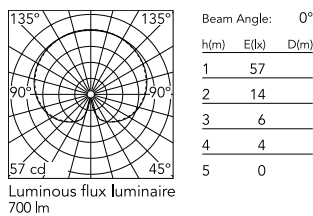

Schematic light drawing