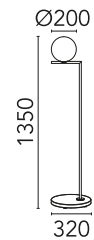

Bulb not included. 5-m cable with Schuko IP44 plug suitable for outdoor use. Backlit floor dimmer switch on the IP65 cable enables ON/OFF function and brightness regulation 30-100% (with dimmable LED bulb).

Are you a professional and your project needs consulting and support?

[BOOK AN APPOINTMENT](#)