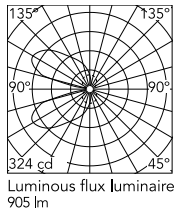

Schematic light drawing

Photometric

Lighting type	Indirect, Direct
Light distribution	Asymmetric
CCT (K)	2700
CRI>	80

Electrical

Insulation class	I
Frequency (Hz)	50-60
Main voltage (Vac)	220-240
Driver	Integrated
Dimmable	Yes
Dimming type	Dimmable 1-10V
Emergency type	No

Ecodesign and Energy Labelling

This product contains a light source of energy efficiency class D

Replaceable (LED only) light source by a professional

Replaceable control gear by a professional