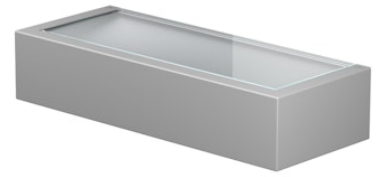

FLOS

F015E23B006 Grey

Mile Wall 2 Washer Up & Down Dimmable 1-10V

NEW

Designed by Antonio Citterio

LED - Power LED - 10.5W - 2x453lm - 2700K - CRI> 80

LED light source included. Integrated 220-240V ON/OFF and 1-10V or DALI dimmable electrical power. Equipped with double cable gland for electrical connection.

Are you a professional and your project needs consulting and support?

BOOK AN APPOINTMENT

Main specifications

Mounting	Wall
Environments	Outdoor wet location
LED type	Power LED
Lamp category	LED
Number of heads	1
Power (W)	10.5
System flux (lm)	2x453

Physical

Colour	Grey
Orientation	Fixed
Net weight (kg)	0.8
IP internal	65

Download

Mounting instructions [↓ ZIP](#)

Photometric Files

LDT / IES [↓ ZIP](#)

Technical Drawings

2D [↓ ZIP](#)