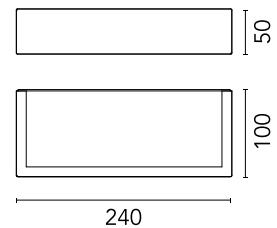

FLOS

F015E23B006 Grey

Mile Wall 2 Washer Up & Down Dimmable 1-10V

NEW

Designed by Antonio Citterio

LED - Power LED - 10.5W - 2x453lm - 2700K - CRI> 80

LED light source included. Integrated 220-240V ON/OFF and 1-10V or DALI dimmable electrical power. Equipped with double cable gland for electrical connection.

Are you a professional and your project needs consulting and support?

BOOK AN APPOINTMENT

Main specifications

Mounting	Wall
Environments	Outdoor wet location
LED type	Power LED
Lamp category	LED
Number of heads	1
Power (W)	10.5
System flux (lm)	2x453

Physical

Colour	Grey
Orientation	Fixed
Net weight (kg)	0.8
IP internal	65

Download

Mounting instructions [↓ ZIP](#)

Photometric Files

LDT / IES [↓ ZIP](#)

Technical Drawings

2D [↓ ZIP](#)