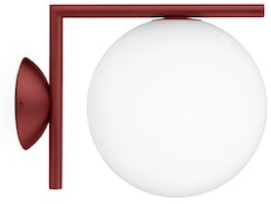

FLOS

F012H00C037 Burgundy Red

IC C/W1 Outdoor NEW

Designed by Michael Anastassiades

Light source excluded. Optional LED bulb sold separately. Wall mounting system contains the wiring system. Watertight cable gland included.

Physical

Colour	Burgundy Red
Trim	No
Orientation	Fixed
Net weight (kg)	2.2
IP internal	65

Download

[Mounting instructions](#) ZIP

Photometric Files

[LDT / IES](#) ZIP

Technical Drawings

[2D](#) ZIP