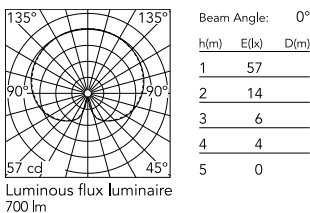

Schematic light drawing