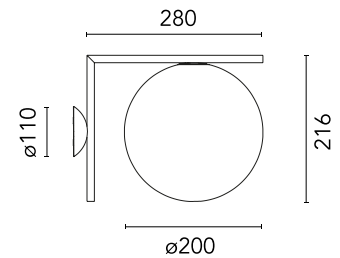

Light source excluded. Optional LED bulb sold separately. Wall mounting system contains the wiring system. Watertight cable gland included.

Are you a professional and your project needs consulting and support?

[BOOK AN APPOINTMENT](#)