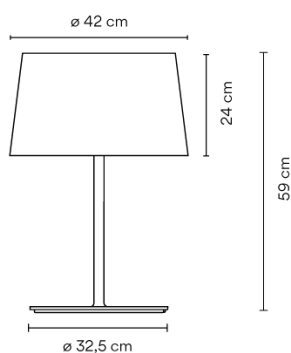

Warm

VIBIA

4901

Design By Ramos & Bassols

WARM is a table lamp with an aluminium shade that is warm, elegant and adaptable to any atmosphere. Designed by Ramos & Bassols.

Model Sheet

Finish	56 Green D1 NCS S 7010-G30Y
	25 Beige D1 NCS S 4005-Y50R
	10 White NCS S 0300-N
	28 Brown M1 NCS S 4020-Y60R

Dimming On/ Off

Installation type Plug-in

Materials Base: Steel
Vertical tube: Aluminum

Light source 3 x MASTER LEDBULB E27 230V 13W
3 x COMPACT FLUORESCENT E27 230V 20W

Remarks Switch on the cable

Packaging 2 Box
0.42 m x 0.42 m x 0.61 m
Gross weight 6.7
Net weight 6.03
Vol. 0.1791

Lighting effect

General Lighting

Lamp for general lighting that equally distributes the light in all directions.

Photometric Data

Other Applications

All of our products come with a five-year warranty. Check our legal terms at www.vibia.com/warranty

Vibia Lighting, S.L.U.

Office / Oficina
Progrés 4-6. 08850 Gavà. Barcelona, Spain.

International T +34 934 796 971
Spain / Portugal T +34 934 796 970

customer.service@vibia.com
vibia.com