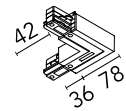

FLOS

60.3321.11A White

The Tracking Power Surface 90° Corner Earth Inside

Designed by FLOS Architectural, 2018

Length: 78 - Ceiling surface

Three-phase profile for standard EUTRAC surface installations compatible with Tracking Power light fixtures.

Are you a professional and your project needs consulting and support?

[BOOK AN APPOINTMENT](#)

Main specifications

Mounting	Ceiling surface
Environments	Indoor dry location
Iicos	No

Physical

Colour	White
Trim	No
Length (mm)	78
Net weight (kg)	0.09
IP internal	20
IP external	20