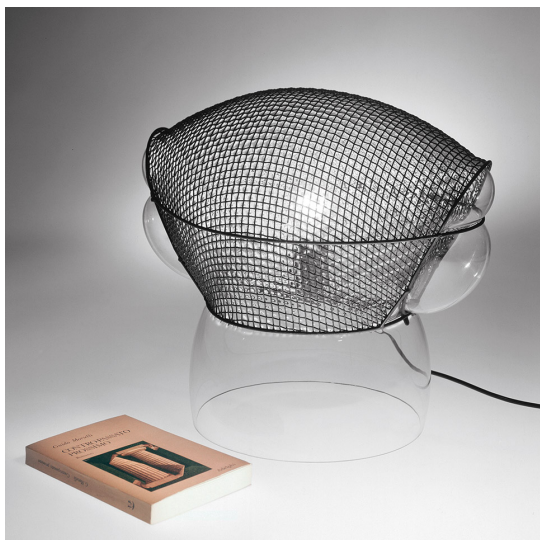

Patroclo

Gae Aulenti

IP20    

LUMINAIRE

- Watt: **15W**
- Voltage: **220V-240V**
- Delivered lumen output: **1180lm**
- Dimmer Typology: **Microswitch Dimmer**

Notes

With dimmer. The glass is then faceted to light a space with mottled light.

DESCRIPTION

Body in transparent blown glass with the diffuser partially covered by an irregular rhomboid metal frame. The frame is created by welding steel wire that is resistant to the heat of the glass which is blown within the cage.

FEATURES

- Product Code: **0060010A**
- Colour: **Transparent**
- Installation: **Table**
- Material: **Blown glass, steel**
- Series: **Design Collection**
- Environment: **Indoor**
- Emission: **Diffused**
- design by: **Gae Aulenti**

DIMENSIONS

- Width: **500 mm**
- Height: **450 mm**
- Base Diameter: **280 mm**
- Impact Resistance: **N/D**
- Glow Wire Test: **N/D°**

SOURCES NOT INCLUDED

- Category: **LED RETROFIT**
- Number: **1**
- Watt: **15W**
- Socket: **E27**