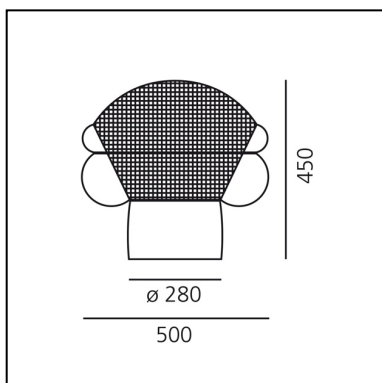

Patroclo

Gae Aulenti

IP20    

LUMINAIRE

- Watt: **15W**
- Voltage: **220V-240V**
- Delivered lumen output: **1180lm**
- Dimmer Typology: **Microswitch Dimmer**

Notes

With dimmer. The glass is then faceted to light a space with mottled light.

DESCRIPTION

Body in transparent blown glass with the diffuser partially covered by an irregular rhomboid metal frame. The frame is created by welding steel wire that is resistant to the heat of the glass which is blown within the cage.

FEATURES

- Product Code: **0060010A**
- Colour: **Transparent**
- Installation: **Table**
- Material: **Blown glass, steel**
- Series: **Design Collection**
- Environment: **Indoor**
- Emission: **Diffused**
- design by: **Gae Aulenti**

DIMENSIONS

- Width: **500 mm**
- Height: **450 mm**
- Base Diameter: **280 mm**
- Impact Resistance: **N/D**
- Glow Wire Test: **N/D°**

SOURCES NOT INCLUDED

- Category: **LED RETROFIT**
- Number: **1**
- Watt: **15W**
- Socket: **E27**