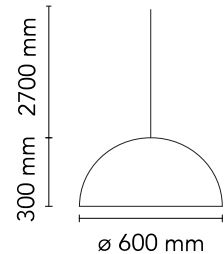

FLOS

F0001047 Rusty Brown

Skygarden 1

Designed by Marcel Wanders, 2007

Halogen - 105W

Suspension luminaire providing diffused lighting. Hemispherical, mechanically-processed cast plaster diffuser, painted white inside. Outer finish: rust, glossy black, glossy white or matte gold. Plaster diffuser support in die-cast aluminum alloy, liquid-painted white. Molded upper bushing in die-cast, polished aluminum alloy, protected with transparent paint on the entire visible part. Upper cable gland and blocking ring nut in black injection-molded PC (polycarbonate). Shaped, galvanized adjustment screws. Transparent, injection-molded, upper and lower silicone shock absorbers. Lamp holder and fixing support in black injection-molded PPS (polyphenylene sulfide). Flashed and blown opal glass diffuser. Molded fixing ring nut in die-cast aluminum alloy with alodine plating. Skygarden 1 frieze in photo-etched and mechanically drawn AISI 304 steel. Molded and galvanized steel ceiling attachment Gray, injection-molded PA6 (Nylon) rose.

Are you a professional and your project needs consulting and support?

[BOOK AN APPOINTMENT](#)

Main specifications

EAN	8059607012789
Mounting	Suspension
Environments	Indoor dry location
Light Source Type	Bulb
Lamp category	Halogen
Lamp holders	E27
Ilcos	HSGS
Number of heads	1
Power (W)	105

Physical

Colour	Rusty Brown
Length (mm)	600
Cord length (mm)	2700
Canopy dimension (mm)	36
Canopy width (mm)	146
Net weight (kg)	13
Package height (mm)	435
Package width (mm)	730
Package length (mm)	730
Package volume (m3)	0.23
IP internal	20

[Bim](#)  ZIP

IP
20

Schematic light drawing

Beam Angle: 118°

h(m)	E(lx)	D(m)
1	416	3.36
2	104	6.72
3	46	10.08
4	26	13.44
5	17	16.79

Luminous flux luminaire
2400 lm

Photometric

Lighting type	Direct
Light distribution	Symmetric