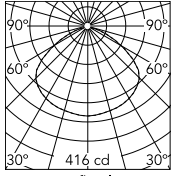

Physical

Colour	Rusty Brown
Length (mm)	600
Cord length (mm)	2700
Canopy dimension (mm)	36
Canopy width (mm)	146
Net weight (kg)	13
Package height (mm)	435
Package width (mm)	730
Package length (mm)	730
Package volume (m3)	0.23
IP internal	20

[Bim](#)  ZIP

IP
20

Schematic light drawing

Beam Angle: 118°

h(m)	E(lx)	D(m)
1	416	3.36
2	104	6.72
3	46	10.08
4	26	13.44
5	17	16.79

Luminous flux luminaire
2400 lm

Photometric

Lighting type	Direct
Light distribution	Symmetric