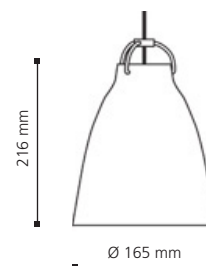

Surface

White / grey matt lacquer.

Material

Shade: Drawn steel.

Suspension: Curved steel rods and turned brass coated in matt chrome.

Installation

Suspension: Textile cable 2x0,75mm². Suspension colour: Identical to colour of shade.

Canopy: White. Cable length: 3 m/6 m.

Class

IP20, Class of insulation II.

Product family

Colours:

White

Grey25

Grey45

Product code	EAN no.	Surface	Light source	Max light source dimensions	Total weight
14031113 3m 14032013 6m	5702370311131 3m 5702370320133 6m	Matt white	E27 max 42W	Max length: 115 mm	0,9 kg
14033112 3m 14034012 6m	5702370331122 3m 5702370340124 6m	Matt grey25	E27 Liliput Plus 15W	Max diameter: 60 mm	
14035112 3m 14036012 6m	5702370351120 3m 5702370360122 6m	Matt grey45			