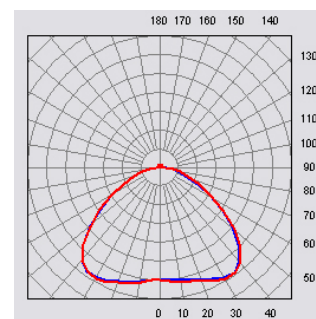

Canopy: White. Cable length: 3 m/6 m.

Class

IP20, Class of insulation II.

Product family

Colours:

White

Grey25

Grey45

Product code	EAN no.	Surface	Light source	Max light source dimensions	Total weight
14031113 3m 14032013 6m	5702370311131 3m 5702370320133 6m	Matt white	E27 max 42W	Max length: 115 mm	0,9 kg
14033112 3m 14034012 6m	5702370331122 3m 5702370340124 6m	Matt grey25	E27 Liliput Plus 15W	Max diameter: 60 mm	
14035112 3m 14036012 6m	5702370351120 3m 5702370360122 6m	Matt grey45			