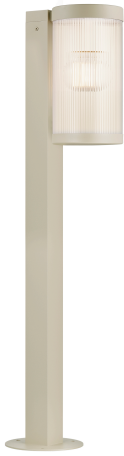

COUPAR | GARDEN LIGHT | SANDED

2218088008

nordlux®

Voltage (V): 220-240 Volt
IP degree: IP54
Maximum bulb wattage (W): 25W
Class (Class 1, Class 2, Class 3):
Class 1 (Earth contact)
Bulb base: E27
Parallel connection: True

Height (cm): 80
Width (cm): 14.5
Tube Diameter (cm): 5
Shade Diameter (cm): 13
Outdoor base dimension (cm):
145
Length (cm): 14.5

Pcs Per Master Carton: 3
Sales Box Height (cm): 81
Sales Box Width (cm): 24.5
Sales Box Depth (cm): 15.5
Sales Box Volume m³ : 0.0308
Product net weight (kg): 1.65

Primary material: Aluminium
Secondary material: Plastic
Suitable for Seaside: No
Color: Sanded

EAN: 5704924010682
TUN: 2276881
Item Number: 2218088008

- Durable, powder coated metal
- Ripped diffuser creates a pleasant light
- Parallel connection possible

The Coupar series by Danish design duo Says Who exhibits a modern take on the traditional lantern. With clean lines and yet a soft, rounded design expression, the series effortlessly combines classic characteristics with a modern, contemporary look. The ribbed glass ensures a pleasant, diffused ambience while casting an interesting play of light. Carried out in durable powder coated metal. Easy installation in ground with the Nordlux base unit.