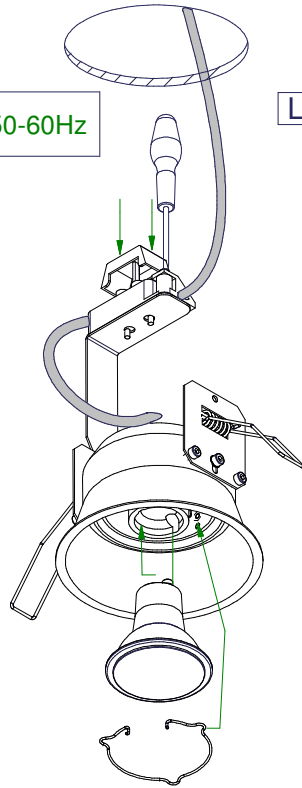

# Lotis adjustable ES50 / LED

108813XX

Lamptype : QPAR 16 max. 50W

Fitting : GU10

1

H=110

2

230V / 50-60Hz

L N

H=165

3

4

If halogen lamp:  
max 50W

If retrofit LED lamp:  
only suitable for short version

CAN BE USED WITH

10889830  
Conbox outer dimension 190x192x130