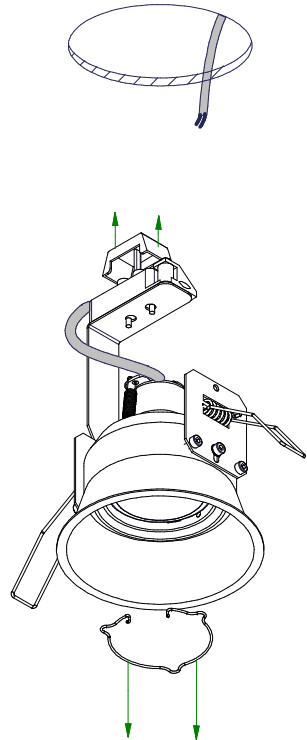

# Lotis adjustable ES50 / LED

108813XX

Lamptype : QPAR 16 max. 50W

Fitting : GU10

1

H=110

2

230V / 50-60Hz

L N

H=165

3

4

If halogen lamp:  
max 50W

If retrofit LED lamp:  
only suitable for short version

CAN BE USED WITH

10889830  
Conbox outer dimension 190x192x130

12290330  
Gypkit 190x190xDIA92