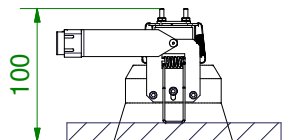

# Lotis adjustable ES50 / LED

108813XX

Lamptype : QPAR 16 max. 50W

Fitting : GU10

1

H=110

2

230V / 50-60Hz

L N

H=165

3

4

If halogen lamp:  
max 50W

If retrofit LED lamp:  
only suitable for short version

CAN BE USED WITH

10889830  
Conbox outer dimension 190x192x130