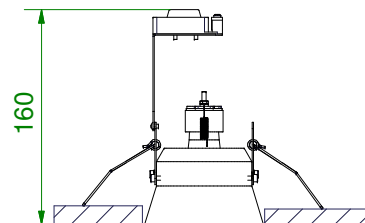

# Lotis adjustable ES50 / LED

108813XX

Lamptype : QPAR 16 max. 50W

Fitting : GU10

1

H=110

2

230V / 50-60Hz

L N

H=165

3

4

If halogen lamp:  
max 50W

If retrofit LED lamp:  
only suitable for short version

CAN BE USED WITH

10889830  
Conbox outer dimension 190x192x130