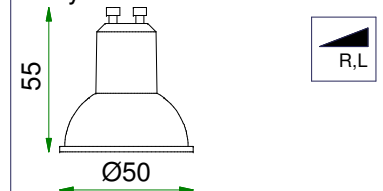

L N

H=165

3

4

If halogen lamp:  
max 50W

If retrofit LED lamp:  
only suitable for short version

CAN BE USED WITH

10889830  
Conbox outer dimension 190x192x130