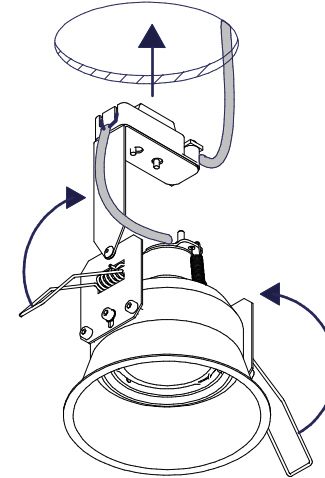

# Lotis adjustable ES50 / LED

108813XX

Lamptype : QPAR 16 max. 50W

Fitting : GU10

1

H=110

2

230V / 50-60Hz

L N

H=165

3

4

If halogen lamp:  
max 50W

If retrofit LED lamp:  
only suitable for short version

CAN BE USED WITH

10889830  
Conbox outer dimension 190x192x130