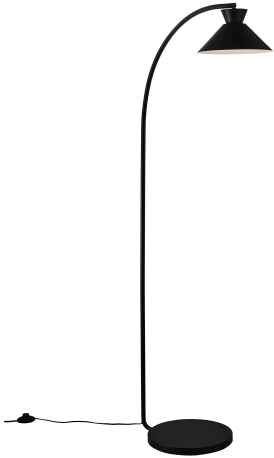

DIAL | FLOOR LAMP | BLACK

2213394003

nordlux®

Voltage (V): 220-240 Volt
IP degree: IP20
Maximum bulb wattage (W): 40W
Class (Class 1, Class 2, Class 3):
Class 2 (Double isolated)
Bulb base: E27
Switch placement: On the base
Parallel connection: False

Color: Black
Height (cm): 150
Width (cm): 25
Tube Diameter (cm): 1.6
Shade Diameter (cm): 25
Outdoor base dimension (cm): 30
Length (cm): 25

Item Number: 2213394003
Pcs Per Master Carton: 2
Sales Box Height (cm): 67
Sales Box Width (cm): 34
Sales Box Depth (cm): 16
Sales Box Volume m³: 0.0364
Product net weight (kg): 3.6

Primary material: Metal
Secondary material: Metal
Color of the cable: Black
Length of the cable (cm): 150
Surface material of the cable:
Plastic
Is the cable replaceable: False

EAN: 5704924013768
TUN: 2310300

- Nordic simplicity with clean lines
- Decorative upright effect creating a floating vibe
- Updated look from the fifties and sixties
- Adjustable lamp head for a directional light

Dial is a modern and contemporary family inspired by distinctive lighting designs from the 50s. The style is Nordic and streamlined, with an open and geometric shape that allows for lots of light to shine through. The open shade creates a decorative upright effect when the light is turned on. The curved wall bracket supports the light and elegant expression.