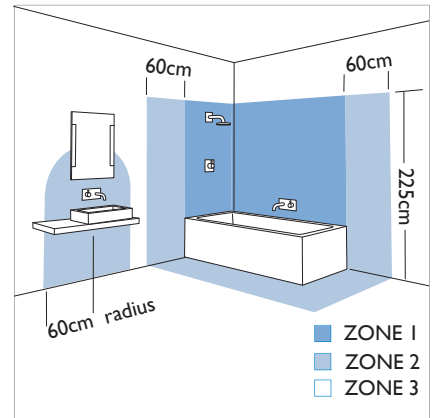

0766 Ashino square

astro

1x60w E14		not included
--------------	--	-----------------

Zones	Not Applicable
-------	----------------

Astro Lighting Ltd.
G2 River Way,
Harlow,
Essex,
CM20 2DP
Great Britain

tel: +44 (0) 1279 427001
fax: +44 (0) 1279 427002
email: sales@astrolighting.co.uk
www.astrolighting.co.uk