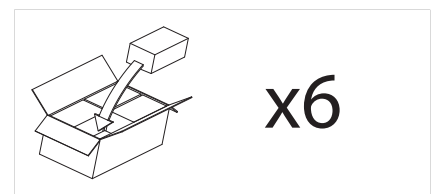

0766 Ashino square

astro

1x60w E14		not included
--------------	--	-----------------

Zones	Not Applicable
-------	----------------

Astro Lighting Ltd.
G2 River Way,
Harlow,
Essex,
CM20 2DP
Great Britain

tel: +44 (0) 1279 427001
fax: +44 (0) 1279 427002
email: sales@astrolighting.co.uk
www.astrolighting.co.uk