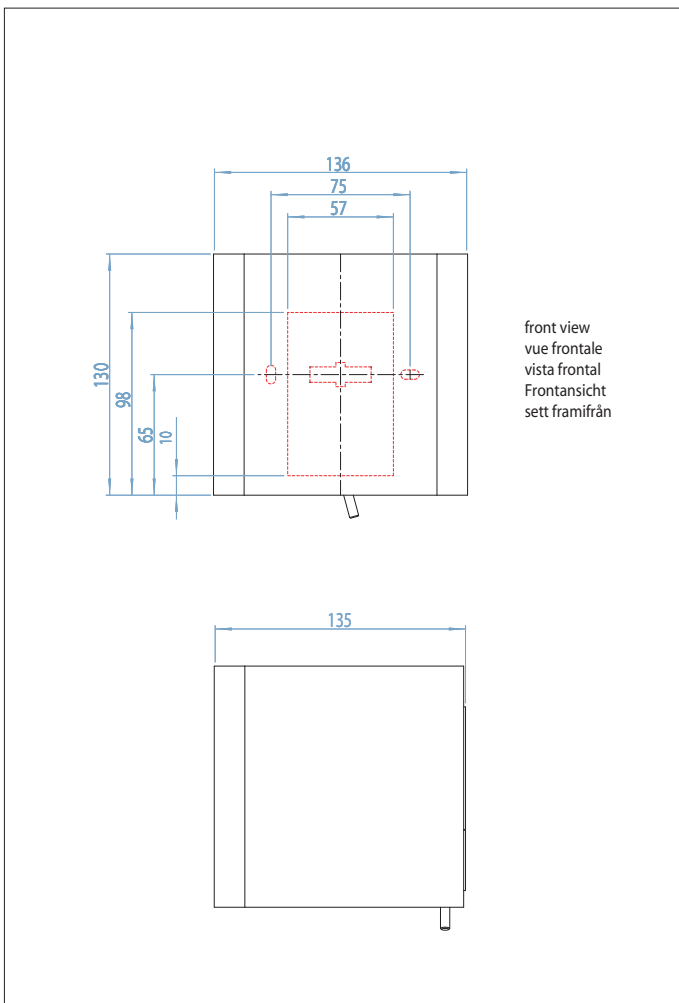

0766 Ashino square

astro

1x60w E14		not included
--------------	--	-----------------

Zones	Not Applicable
-------	----------------

Astro Lighting Ltd.
G2 River Way,
Harlow,
Essex,
CM20 2DP
Great Britain

tel: +44 (0) 1279 427001
fax: +44 (0) 1279 427002
email: sales@astrolighting.co.uk
www.astrolighting.co.uk