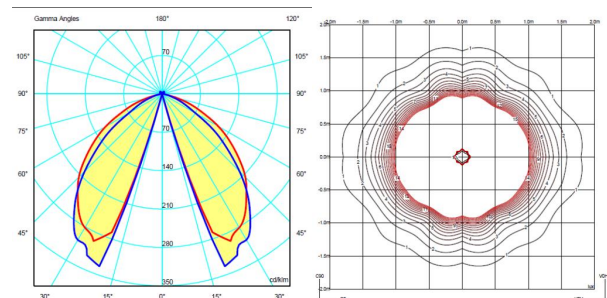

Photometric data

Certificates

Electrical characteristics

1 x LED 9W 350mA

Total 9.0 W