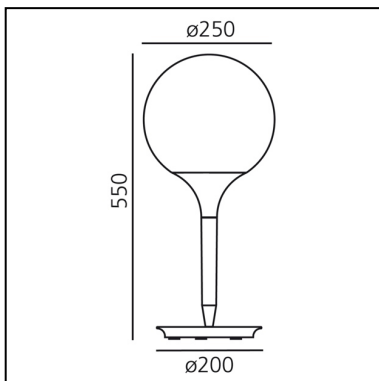

Castore table 25

Michele De Lucchi

Huub Ubbens

IP20    

LUMINAIRE

- Watt: **13W**
- Voltage: **220V-240V**
- Delivered lumen output: **1227lm**
- Efficiency: **81%**
- Efficacy: **94.38lm/W**
- CRI: **80**

Notes

Touch dimmer button on the lamp base for the storage of the latest light intensity set-up or the use of a local or remote control (controlled socket). Available in four sizes.

DESCRIPTION

The spherical diffuser design is enhanced by a removable-fitting and tapering luminous stem, that makes the transition from the strong diffuser light to the blind lamp structure area gentle. Base in zamac, stem in thermoplastic resin, blown glass diffuser.

FEATURES

- Product Code: **1050010A**
- Colour: **White**
- Installation: **Table**
- Material: **Zamak, polycarbonate, blown glass**
- Series: **Design Collection**
- Environment: **Indoor**
- Area contract: **Hospitality, Retail, Residential**
- Emission: **Diffused**
- design by: **Michele De Lucchi, Huub Ubbens**

DIMENSIONS

- Height: **550 mm**
- Diameter: **250 mm**
- Base Diameter: **200 mm**
- Impact Resistance: **N/D**
- Glow Wire Test: **750°**

SOURCES NOT INCLUDED

- Category: **LED RETROFIT**
- Number: **1**
- Socket: **E27**