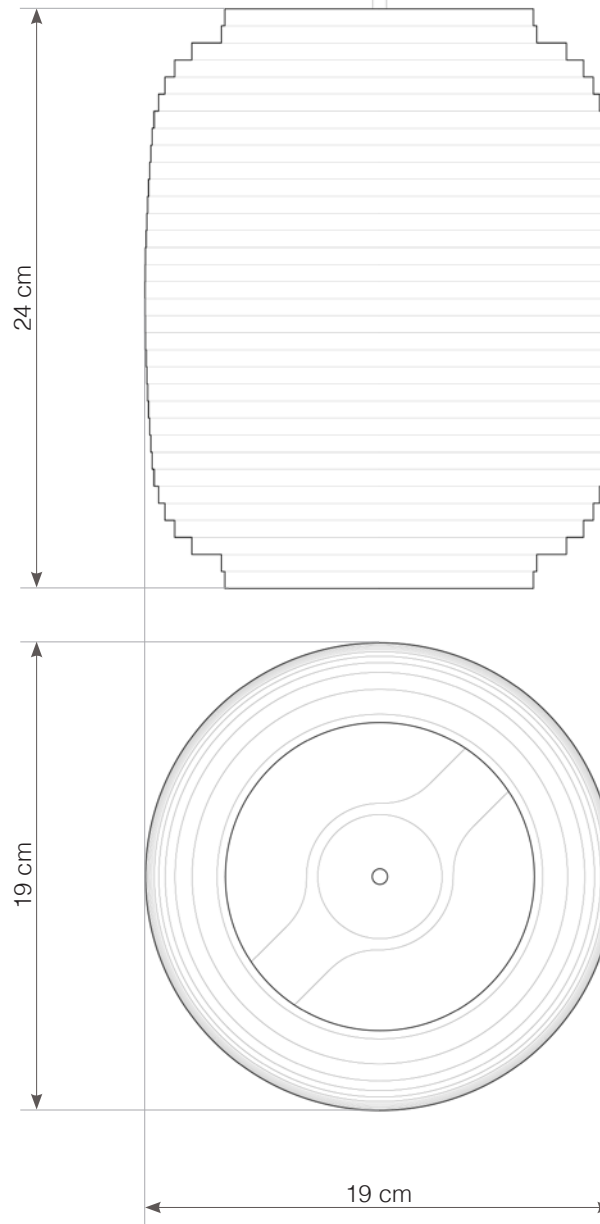

Ausi8

1x 40W maximum incandescent
E27 socket | 230V 50Hz | Class II

For use with dimmable incandescent bulbs. Also compatible with CFL bulbs or dimmable LED bulbs of equivalent wattage.

Mounting Installation: Suspended

recycled cardboard

responsibly made in holland

proudly designed in seattle | usa

responsible handmade quality

nontoxic fire retardant treated

compressed air recommended cleaning

use in dry location only

designed to recycle

hardwired cord set + ceiling canopy

INCLUDES A TWO-METER BLACK FABRIC CORD AND A BLACK POWDER COATED STEEL CANOPY. ●●
FIVE-METER CORDS ARE AVAILABLE FOR AN ADDITIONAL CHARGE.

Scraplight shades are non-toxic and are handmade using responsible practices. Because all Scraplights are handmade, dimensions may vary slightly. This luminaire is compatible with bulbs of the energy classes A++, A+, A, B, C, D & E (EU No 874/2012).

SCRAPLIGHTS® natural
responsibly reimagining cardboard boxes