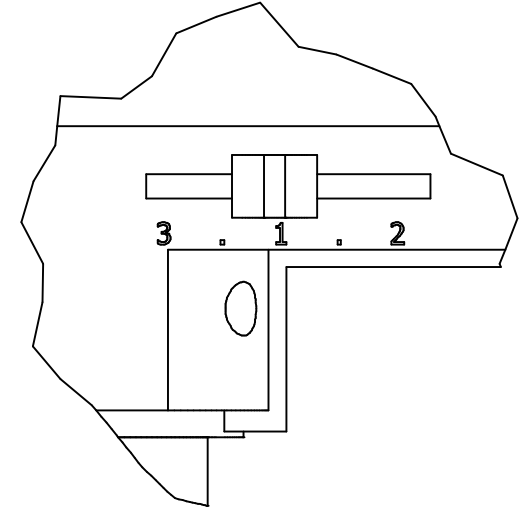

Medard track LED Dali GI

127370XX_127371XX_127372XX_127374XX

1

2

3

Choose phase

4

Only to be used with
Modular Dali track system
and accessoires !!