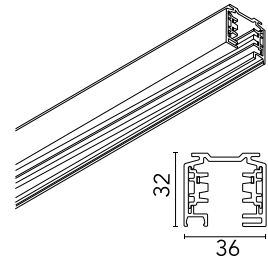

FLOS

60.3330.11A White

The Tracking Power Surface Profile

Designed by FLOS Architectural, 2018

Length: 1000 - Ceiling surface

Three-phase profile for standard EUTRAC surface installations compatible with Tracking Power light fixtures.

Are you a professional and your project needs consulting and support?

[BOOK AN APPOINTMENT](#)

Main specifications

Mounting	Ceiling surface
Environments	Indoor dry location
Icos	No

Physical

Colour	White
Trim	No
Length (mm)	1000
Net weight (kg)	0.94
IP internal	20
IP external	20