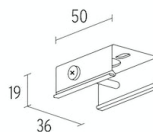

OPTIONAL
Accessory

60.3351.11A

Ceiling fixture or fixture for
suspension kit