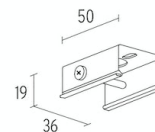

OPTIONAL
Accessory

60.3351.14

Ceiling fixture or fixture for
suspension kit