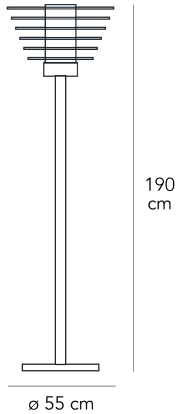

0024 LARGE

Gio Ponti, 1933

A series of horizontal discs in clear tempered glass for a true light installation. Available in floor and suspension versions, also in an XXL size with triple the diameter of the classic lamp, reaching 150 cm. Its jumbo personality brings timeless elegance to even the largest of interiors.

Floor lamp with diffused light dimmable with sliding switch. Chromed metal frame. Discs made of transparent tempered glass. Central diffuser made of sandblasted and heat-resistant glass. Black power cable, dimmer and plug. Schuko plug, adapter and bulb not included.

MADE IN

IT

MATERIAL DESCRIPTION

glass, metal

ALIMENTATION CABLE

Black

COLOR DESCRIPTION SKU

transparent