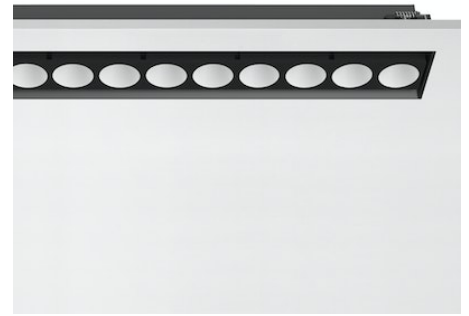

FLOS

03.9460.14A Black/White

Light Shadow Adjustable No Trim 12 Spots Optic Medium

Designed by FLOS Architectural

Recessed integrated luminaire with 12 LED lighting spots. Remote power supply included (220-240V).

Are you a professional and your project needs consulting and support?

[BOOK AN APPOINTMENT](#)

Main specifications

Mounting	Ceiling recessed
Environments	Indoor dry location
LED type	Power LED
Lamp category	LED
Iicos	No
Number of heads	1
Power (W)	32.4
Source flux (lm)	3240
System flux (lm)	2696

Physical

Colour	Black/White
Trim	No
Orientation	Adjustable
Longitudinal tilting (°)	30
Recessed depth (mm)	75
Length (mm)	429
Net weight (kg)	0.66
IP internal	20
IP external	20

Drawing Thumbnail

Download