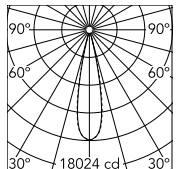

Physical

Colour	Black/White
Trim	No
Orientation	Adjustable
Longitudinal tilting (°)	30
Recessed depth (mm)	75
Length (mm)	429
Net weight (kg)	0.66
IP internal	20
IP external	20

Drawing Thumbnail

Download

Beam Angle: 22°

h(m)	E(lx)	D(m)
1	18024	0.39
2	4506	0.78
3	2003	1.17
4	1126	1.56
5	721	1.95

Luminous flux Luminaire
2696 lm (EXTREME CUT OFF)

Photometric

Lighting type	Direct
Light distribution	Symmetric
CCT (K)	2700
CRI>	90
Beam angle C0-180 (°)	22
Beam angle C90-270 (°)	22