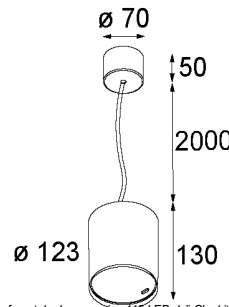

Art. Nr. 12741109

SPECIFICATIONS

Lamp	1x LED Array		
Gear / Transfo	LED gear not incl.		
Cut-out size	ø 108 h 100		
Weight	0.522kg		
Min. distance	0.1		
IP	IP20		
Glow wire test	960°		
Lifetime	L80 B20 @ 50.000 hrs		
CRI	90		
Power supply	350mA	500mA	700mA
	31Vf	32Vf	34Vf
Connected load	11W	16.25W	23.6W
Lumen	1166lm	1599lm	2127lm
Efficacy	106lm/W	98lm/W	90lm/W
UGR	20	21	22
Adjustability	Not Applicable		
Remark	! 3500K on request ! can be combined with Smart mask, Smart surface box, Smart surface tubed, Smart surface tubed suspension		

GYPKIT

12290530 | GYPKIT 190X190 - Ø108

RECESSED RING ø127 H100

Smart surface tubed 115 LED dali GI white struc

Smart surface tubed suspension 115 LED dali GI white struc

Smart surface tubed suspension 115 LED GE white struc