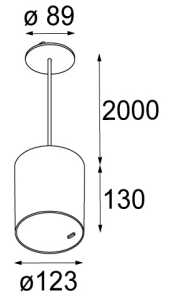

Art. Nr. 12741109

SPECIFICATIONS

Lamp	1x LED Array		
Gear / Transfo	LED gear not incl.		
Cut-out size	ø 108 h 100		
Weight	0.522kg		
Min. distance	0.1		
IP	IP20		
Glow wire test	960°		
Lifetime	L80 B20 @ 50.000 hrs		
CRI	90		
Power supply	350mA	500mA	700mA
	31Vf	32Vf	34Vf
Connected load	11W	16.25W	23.6W
Lumen	1166lm	1599lm	2127lm
Efficacy	106lm/W	98lm/W	90lm/W
UGR	20	21	22
Adjustability	Not Applicable		
Remark	! 3500K on request ! can be combined with Smart mask, Smart surface box, Smart surface tubed, Smart surface tubed suspension		

GYPKIT

12290530 | GYPKIT 190X190 - Ø108

RECESSED RING ø127 H100

Smart surface tubed 115 LED dali GI white struc

Smart surface tubed suspension 115 LED dali GI white struc

Smart surface tubed suspension 115 LED GE white struc