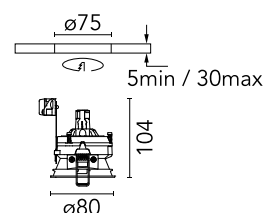

FLOS

03.4160.GL Gold

Easy Kap Ø 80 Adjustable

Designed by FLOS Architectural, 2015

Recessed 12V lamp luminaire. Remote transformer not included. Installation frame not necessary.

Are you a professional and your project needs consulting and support?

[BOOK AN APPOINTMENT](#)

Main specifications

Mounting	Ceiling recessed
Environments	Indoor dry location
Light Source Type	Bulb
Lamp category	LED retrofit
Lamp type	QR-CBC 51
Lamp holders	GX5.3
Ilcos	No
Number of heads	1

Physical

Colour	Gold
Trim	Yes
Orientation	Adjustable
Rotation (°)	360
Longitudinal tilting (°)	20
Transversal tilting (°)	20
Recessed depth (mm)	130
Spot diameter (mm)	80
Net weight (kg)	0.12
IP internal	20
IP external	23

Download

Mounting instructions

[↓ PDF](#)

Ecodesign and Energy Labelling

Replaceable (LED only) light source by an end-user

Replaceable control gear by a professional