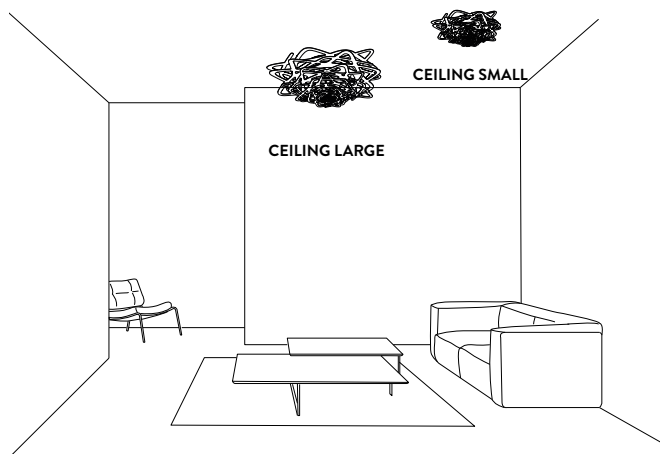

PRODUCT / PRODOTTO	DIMENSIONS / MISURE	COLOUR / COLORE	CODE / CODICE
CEILING LAMP LARGE Bulbs E27: 1 X 12W LED Filament Dimmable with: Dimmable bulbs Made of: Plainflex® / 97 Crystals With: MagneticSystem® Weight: net Kg 6,5 - gross Kg 9,5 Package: A 34 x 35 x h. 37 cm - Kg 3,5 B 80 x 80 x h. 10 cm - Kg 6		☐ WHITE	AURCL00WHT00000000EU
		☒ BLACK	AURCL00BLK00000000EU
CEILING LAMP MINI Bulbs E27: 1 X 12W LED Filament Dimmable with: Dimmable bulbs Made of: Plainflex® or Cristalflex® / 61 Crystals With: MagneticSystem® Weight: net Kg 1,7 - gross Kg 3,1 Package: A 23 x 23 x h. 15 cm - Kg 2,2 B 62 x 60 x h. 8 cm - Kg 0,9		☒ TRANSP.	AURCS00TRS00000000EU
		☐ WHITE	AURCS00WHT00000000EU
		☒ BLACK	AURCS00BLK00000000EU
		☒ FUMÉ	AURCS00FUM00000000EU

AURORA ENTIRE COLLECTION

FINISHES