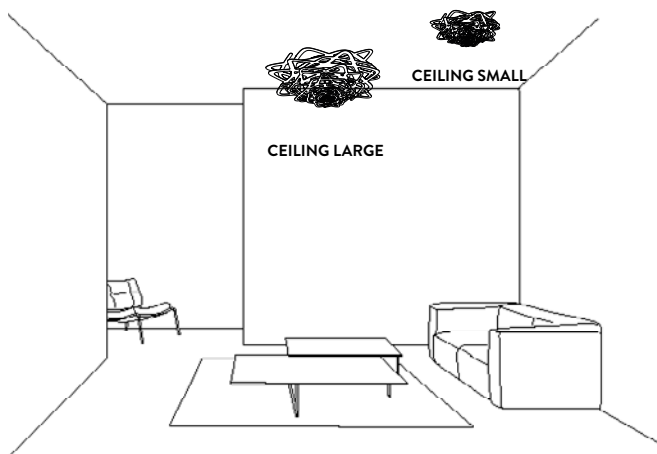

PRODUCT	DIMENSIONS	COLOUR/	CODE
CEILING LAMP LARGE Bulbs E26: 1 X 12W LED Filament Dimmable with: Dimmable bulbs Made of: Plainflex® / 97 Crystals With: MagneticSystem® Weight: net 14,3 - gross 20,9 Package: A 13,4 x 13,8 x h 14,6 in - lb 7,7 B 31,5 x 31,5 x h 3,9 in - lb 13,2	30 cm (11-3/4") 77 cm (30") 72 cm (28-1/4")	☐ WHITE	AURCL00WHT00000000US
		☒ BLACK	AURCL00BLK00000000US
CEILING LAMP MINI Bulbs E26: 1 X 12W LED Filament Dimmable with: Dimmable bulbs Made of: Plainflex® or Cristalflex® / 61 Crystals With: MagneticSystem® Weight: net 3,7 - gross 6,9 lb Package: A 11 x 11 x h 5,9 in - lb 4,9 B 24 x 24 x h 3,9 in - lb 2	20,5 cm (8") 60 cm (23-1/2") 62 cm (24-1/2")	☒ TRANSP.	AURCS00TRS00000000US
		☐ WHITE	AURCS00WHT00000000US
		☒ BLACK	AURCS00BLK00000000US
		☒ FUMÉ	AURCS00FUM00000000US

AURORA ENTIRE COLLECTION

FINISHES