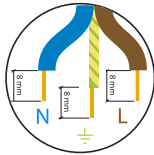

moooi

BELL LAMP SMALL

REFER TO SAFETY INSTRUCTIONS FOR GENERAL INFORMATION

1

2

INPUT: 240V AC

INPUT: 110V AC

visit www.moooi.com for more information about the collection

moooi

BELL LAMP SMALL

REFER TO SAFETY INSTRUCTIONS FOR GENERAL INFORMATION

3

visit www.moooi.com for more information about the collection