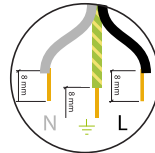

moooi

BELL LAMP SMALL

REFER TO SAFETY INSTRUCTIONS FOR GENERAL INFORMATION

1

2

INPUT: 240V AC

INPUT: 110V AC

visit www.moooi.com for more information about the collection

moooi

BELL LAMP SMALL

REFER TO SAFETY INSTRUCTIONS FOR GENERAL INFORMATION

3

visit www.moooi.com for more information about the collection