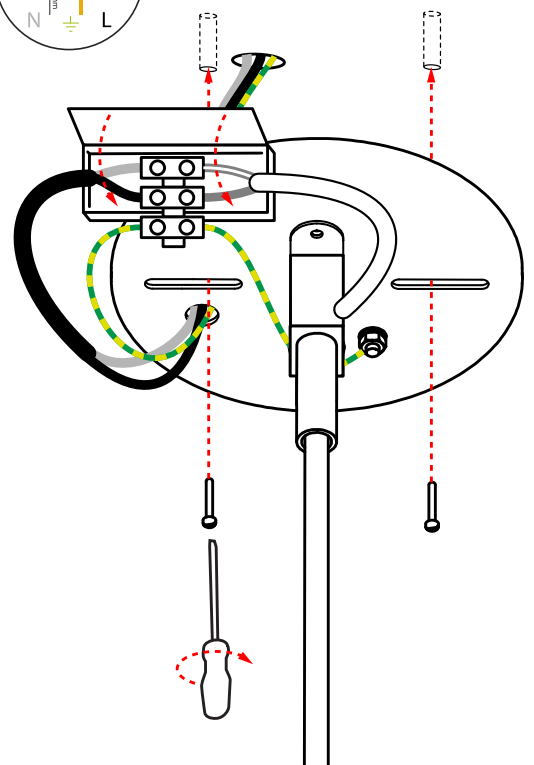

moooi

BELL LAMP SMALL

REFER TO SAFETY INSTRUCTIONS FOR GENERAL INFORMATION

1

2

INPUT: 240V AC

INPUT: 110V AC

visit www.moooi.com for more information about the collection

moooi

BELL LAMP SMALL

REFER TO SAFETY INSTRUCTIONS FOR GENERAL INFORMATION

3

visit www.moooi.com for more information about the collection