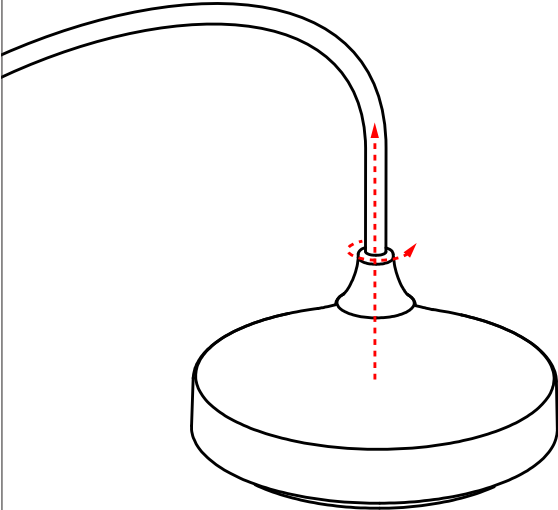

moooi

BELL LAMP SMALL

REFER TO SAFETY INSTRUCTIONS FOR GENERAL INFORMATION

1

2

INPUT: 240V AC

INPUT: 110V AC

visit www.moooi.com for more information about the collection

moooi

BELL LAMP SMALL

REFER TO SAFETY INSTRUCTIONS FOR GENERAL INFORMATION

3

visit www.moooi.com for more information about the collection