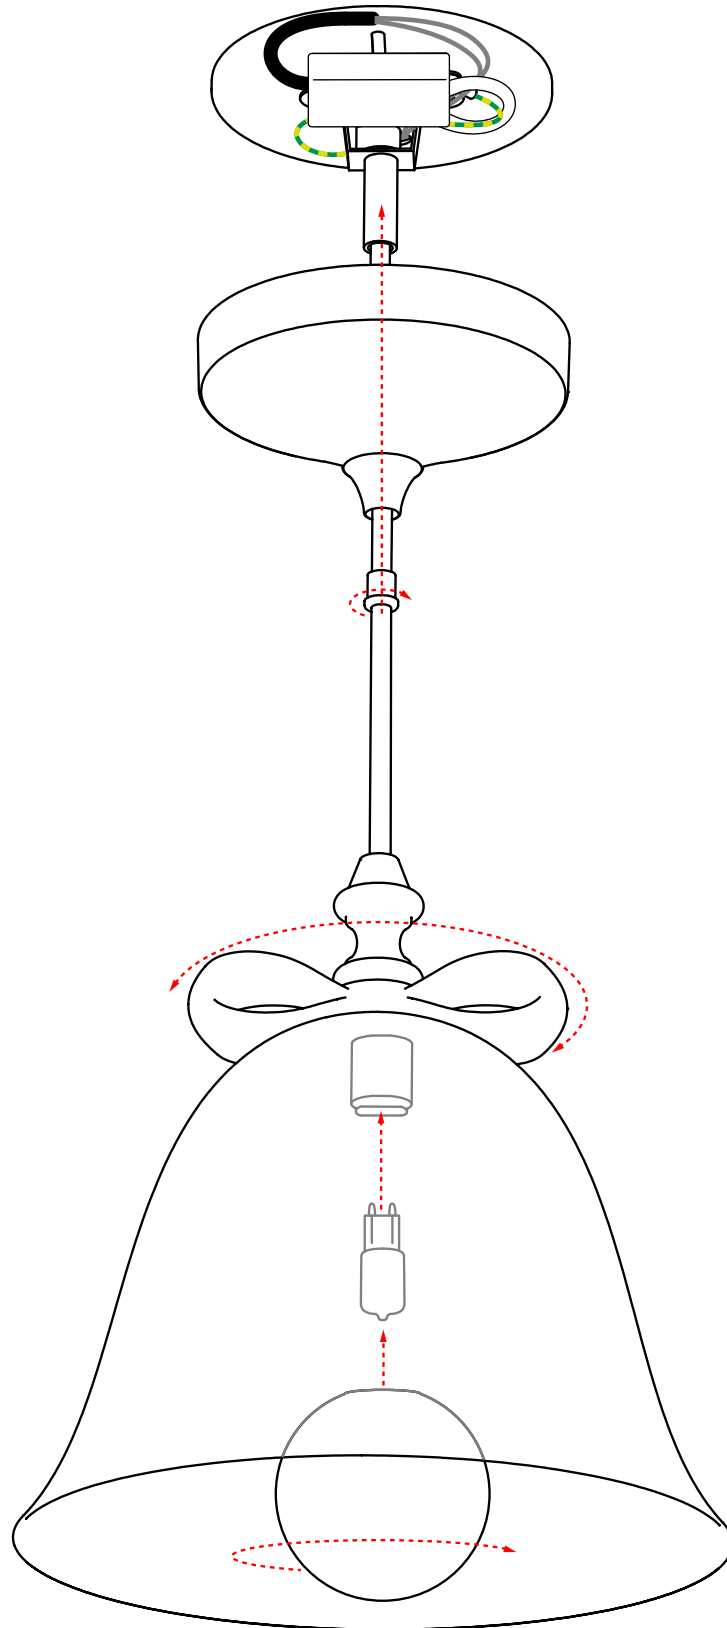

moooi

BELL LAMP SMALL

REFER TO SAFETY INSTRUCTIONS FOR GENERAL INFORMATION

1

2

INPUT: 240V AC

INPUT: 110V AC

visit www.moooi.com for more information about the collection

moooi

BELL LAMP SMALL

REFER TO SAFETY INSTRUCTIONS FOR GENERAL INFORMATION

3

visit www.moooi.com for more information about the collection