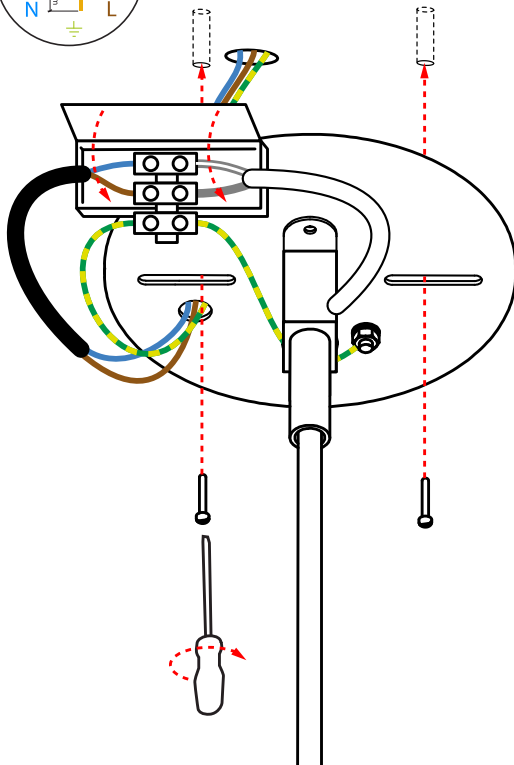

moooi

BELL LAMP SMALL

REFER TO SAFETY INSTRUCTIONS FOR GENERAL INFORMATION

1

2

INPUT: 240V AC

INPUT: 110V AC

visit www.moooi.com for more information about the collection

moooi

BELL LAMP SMALL

REFER TO SAFETY INSTRUCTIONS FOR GENERAL INFORMATION

3

visit www.moooi.com for more information about the collection