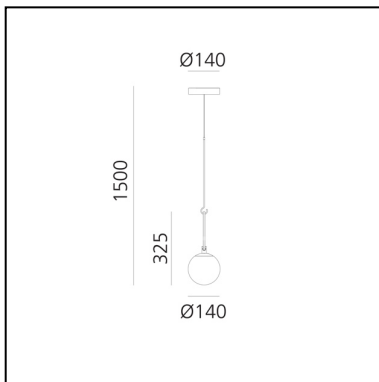

nh 14 Suspension

Neri&Hu

IP20    Dimmerable: 

LUMINAIRE

- Watt: **5W**
- Voltage: **220-240V**
- Delivered lumen output: **378lm**
- Efficiency: **80%**
- Efficacy: **75.57lm/W**
- CRI: **80**

DESCRIPTION

nh continues the study on the dynamic interaction of expertise, details, materials, form, and light that Neri&Hu are developing with Artemide. The selected materials represent a perfect combination of tradition and innovation, as well as the expression of responsible and sustainable design, also conveyed by the use of a lowconsumption retrofit LED source. Like all the projects designed by Neri&Hu, nh offers a reinterpretation of the Oriental culture and tradition with a constant contemporary approach. With surprising lightness and elementary movements nh creates a landscape of elements generating – either individually or combined with each other – a non-static balanced composition characterized by elegant colour and material matching.

FEATURES

- Product Code: **1280010A**
- Colour: **Black/brass**
- Installation: **Suspension**
- Material: **Blown glass, brushed brass**
- Series: **Design Collection**
- Environment: **Indoor**
- design by: **Neri&Hu**

DIMENSIONS

- Height: **325 mm**
- Diameter: **140 mm**
- Base Diameter: **140 mm**

SOURCES NOT INCLUDED

- Category: **LED RETROFIT**
- Number: **1**
- Watt: **5W**
- Socket: **E14**