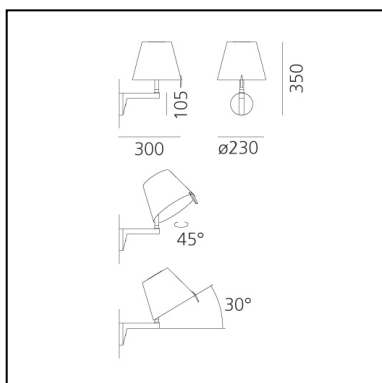

LUMINAIRE

- Watt: **5W**
- Voltage: **220V-240V**
- Delivered lumen output: **349lm**
- Efficiency: **74%**
- Efficacy: **69.81lm/W**
- CRI: **80**

Notes

Adjustable diffuser into two different positions.

DESCRIPTION

Simple and elegant with its traditional look, it adds functionality thanks to the movable diffuser that can be tilted and rotated to direct the light and the switch on the arm of the frame.

FEATURES

- Product Code: **0720020A**
- Colour: **Ecrù**
- Installation: **Wall**
- Material: **Aluminum lamp body, silk satin diffuser with technopolymer frame**
- Series: **Design Collection**
- Environment: **Indoor**
- Area contract: **Hospitality, Residential**
- Emission: **Dual Emission**
- design by: **Adrien Gardère**

DIMENSIONS

- Width: **300 mm**
- Height: **350 mm**
- Diameter: **230 mm**
- Base Diameter: **105 mm**
- Inclination: **300 mm**
- Rotation: **450 mm°**
- Glow Wire Test: **650°**

SOURCES NOT INCLUDED

- Category: **LED RETROFIT**
- Number: **1**
- Watt: **6W**
- Socket: **E14**