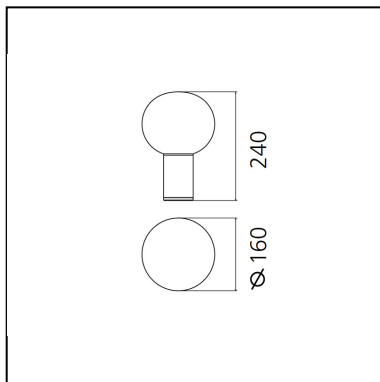

Laguna 16 Table - Satin Bronze

Matteo Thun & Partners

IP20  

LUMINAIRE

- Watt: **8W**
- Voltage: **220-240V**
- Delivered lumen output: **369lm**
- Efficiency: **79%**
- Efficacy: **73.86lm/W**
- CRI: **80**

DESCRIPTION

A cylindrical base accommodates the light source, concealing it while supporting the blown glass diffuser. The blown milk glass with plate-glass shading makes it possible to achieve a soft light on the work surface or the wall and a higher-performing light towards the room.

FEATURES

- Product Code: **1800160A**
- Colour: **Satin Bronze**
- Installation: **Table**
- Material: **Blown glass, aluminium**
- Series: **Design Collection**
- design by: **Matteo Thun & Partners**

DIMENSIONS

- Height: **240 mm**
- Diameter: **160 mm**
- Base Diameter: **65 mm**
- Glow Wire Test: **750°C**

SOURCES NOT INCLUDED

- Category: **LED RETROFIT**
- Number: **1**
- Watt: **8W**
- Socket: **E14**