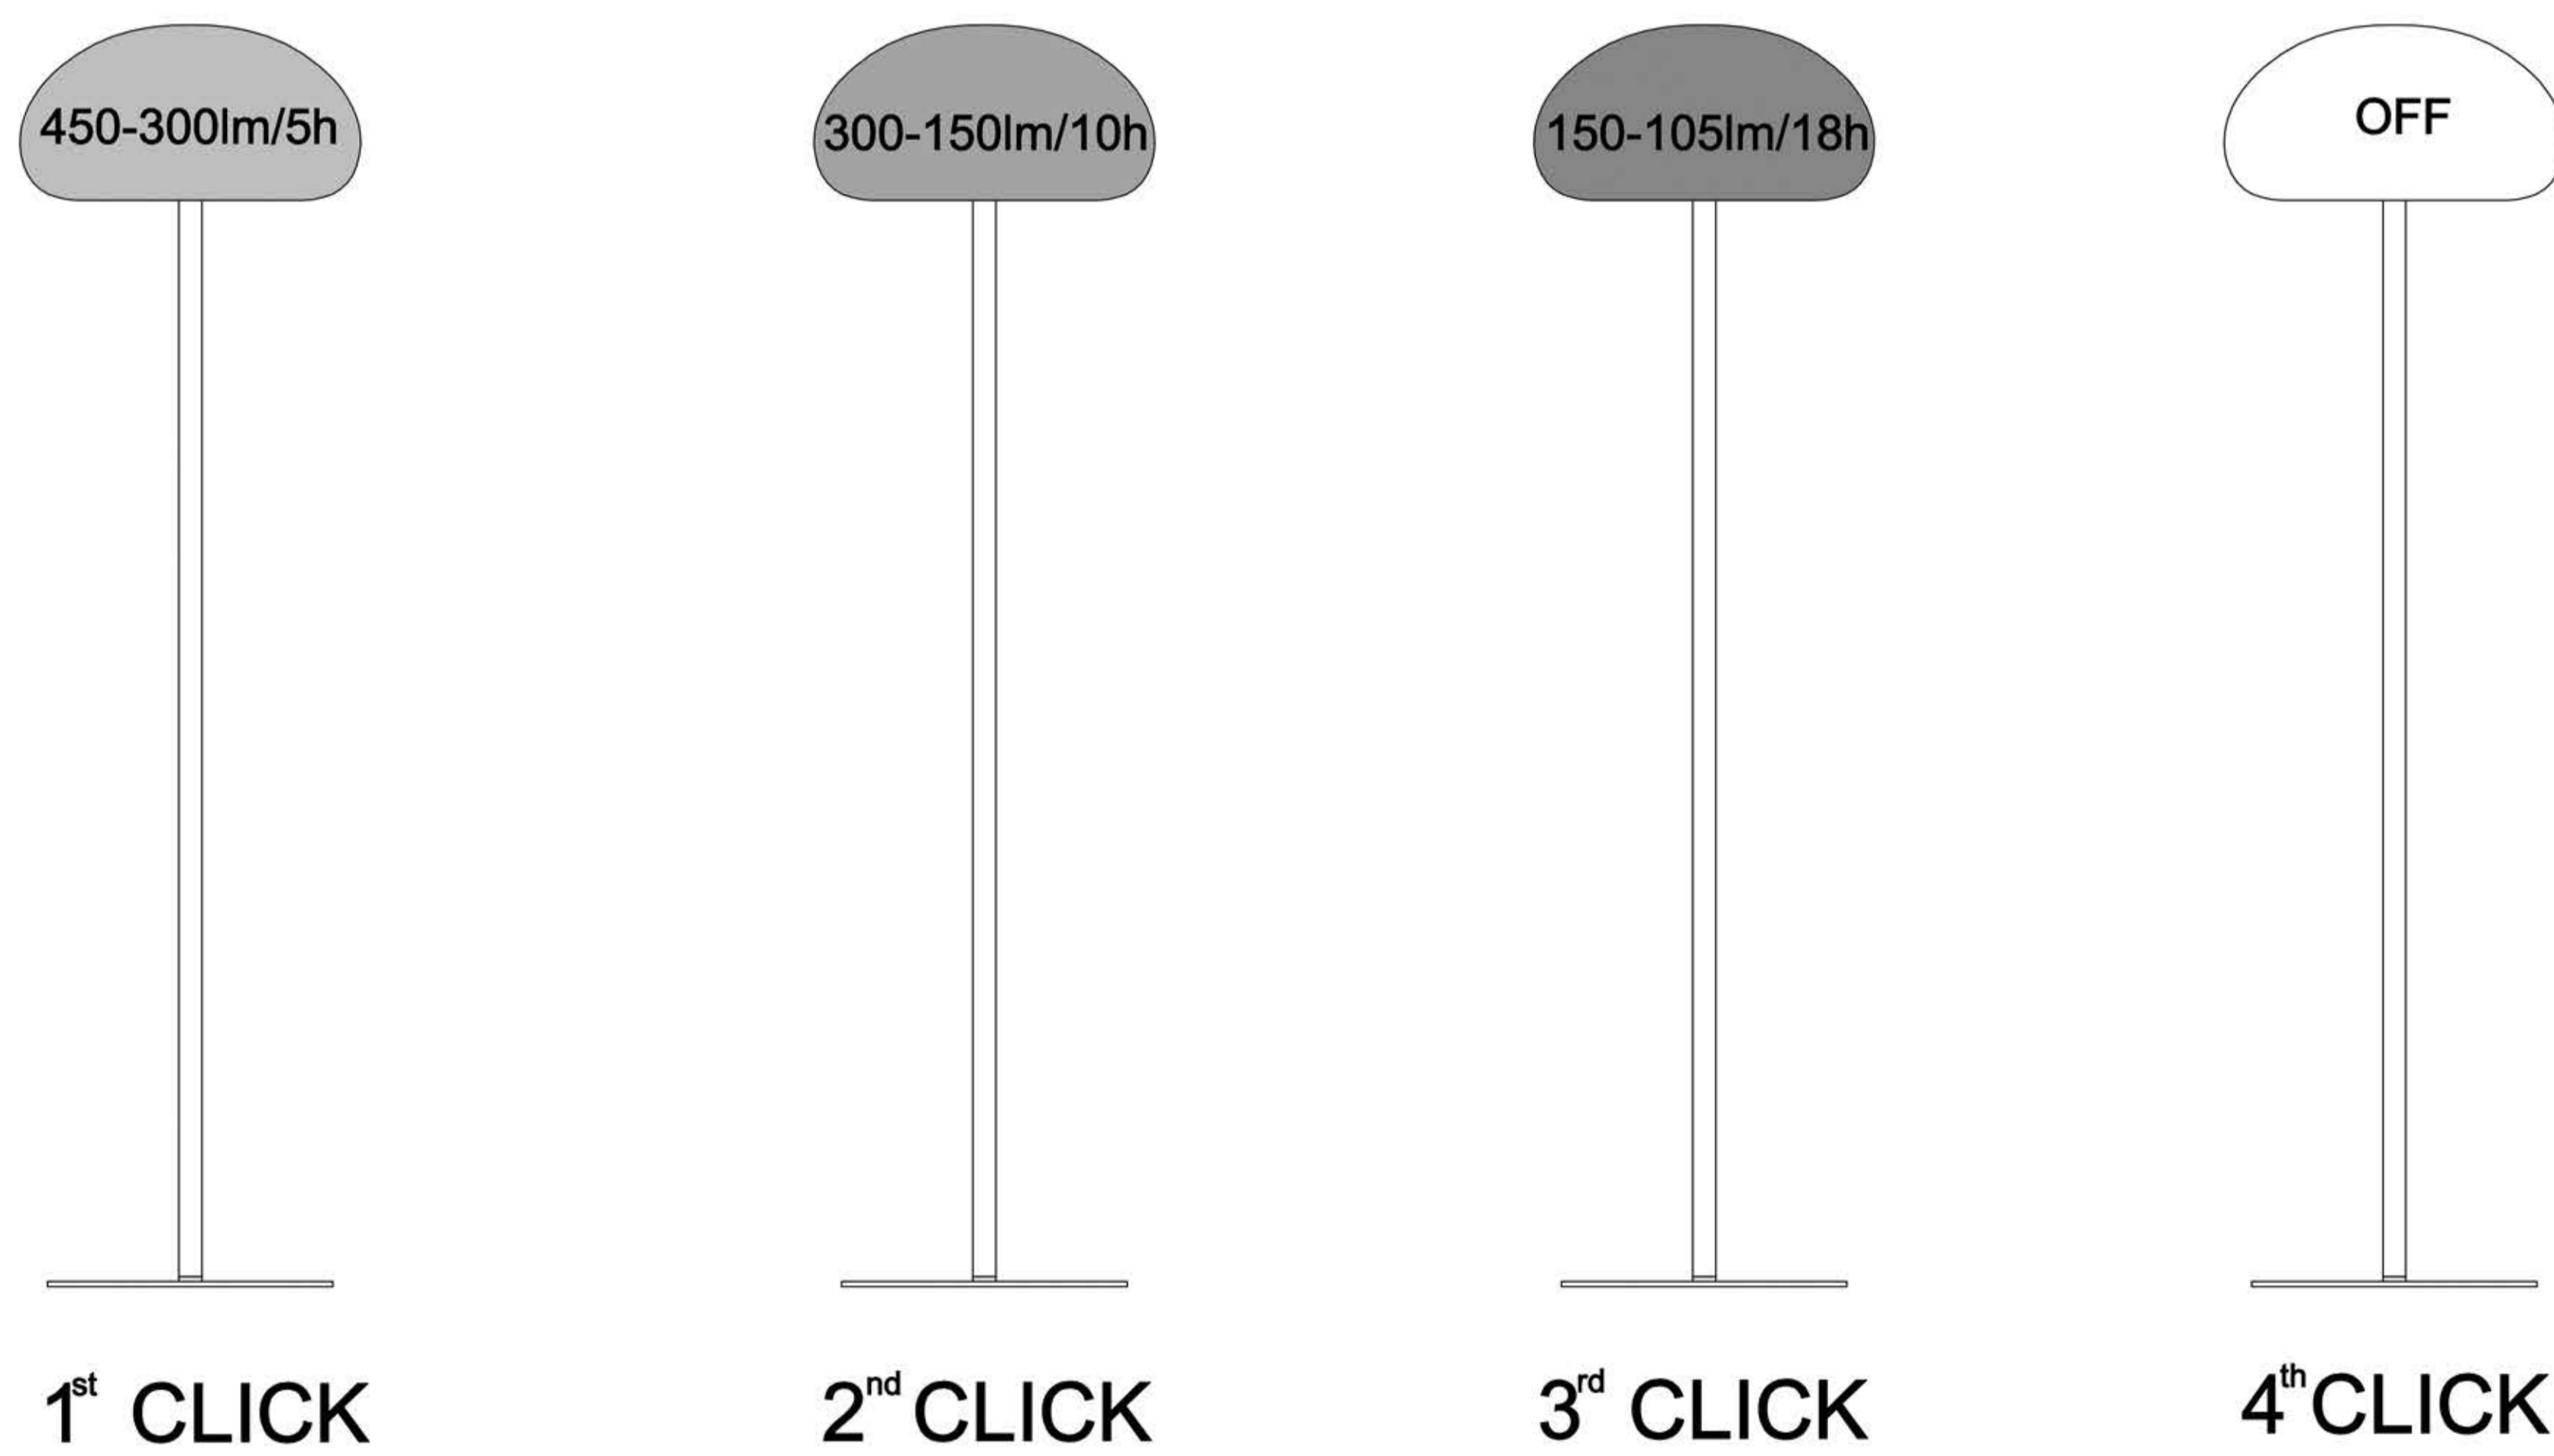

Red light when charging, green light when full charged.  
Charging time for 100%: 12h.

## Warning

\* This luminaire has been designed to be used in operating temperatures between -20° and +45°C. If luminaire is used in other ambient temperatures, the life of the battery may be reduced and not work properly. Don't leave this product under direct sunlight.