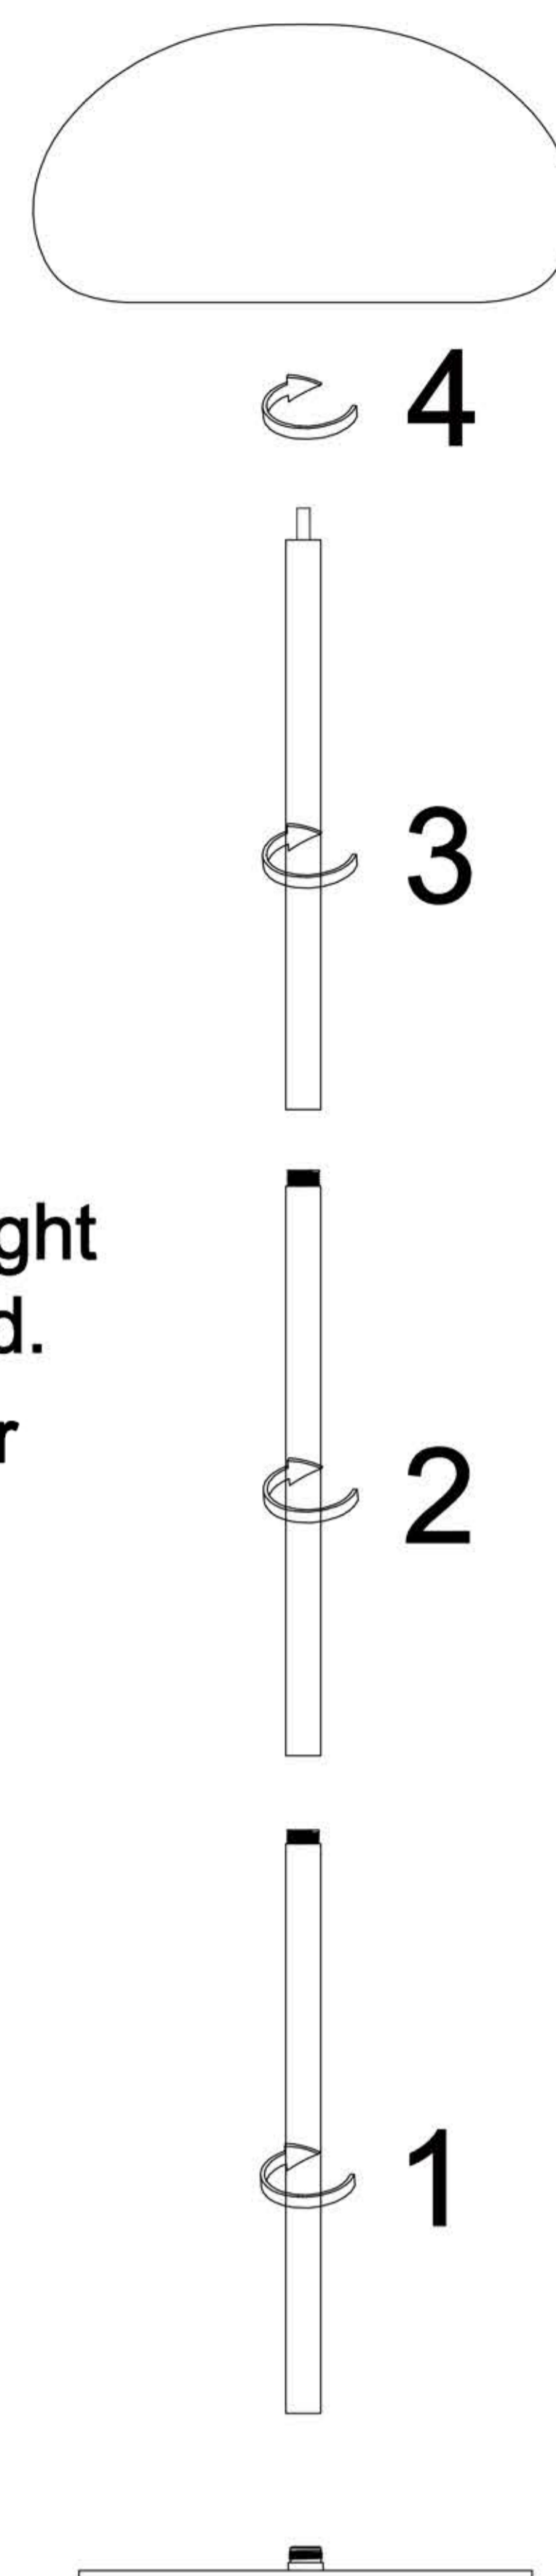

Red light when charging, green light when full charged.  
Charging time for 100%: 12h.

### 3-STEP MOODMAKER™